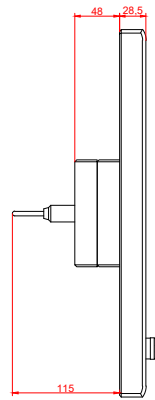

front view

side view

rear view

CP7002-0010
with
C9900-M135

connection-console
Rittal CP6206.490
Rittal CP6508.020

main dimensions and
fixing points

front view

side view

rear view