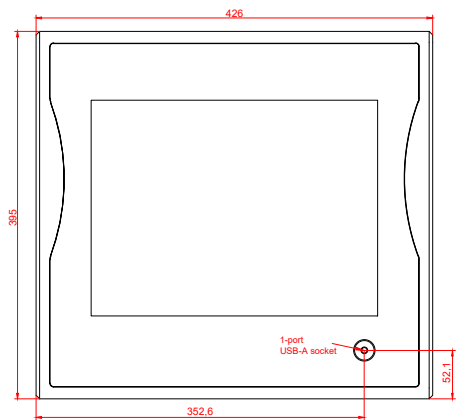

front view

side view

rear view

CP7002-0010
with
C9900-M135

connection-console
Rittal CP6206.490
Rittal CP6508.020

main dimensions and
fixing points

front view

side view

rear view