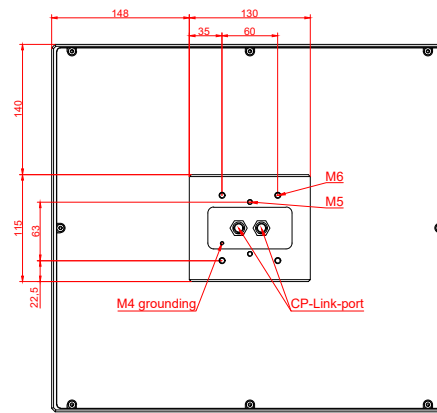

front view

side view

rear view

CP7002-0010
with
C9900-M135

connection-console
Rittal CP6206.490
Rittal CP6508.020

main dimensions and
fixing points

front view

side view

rear view