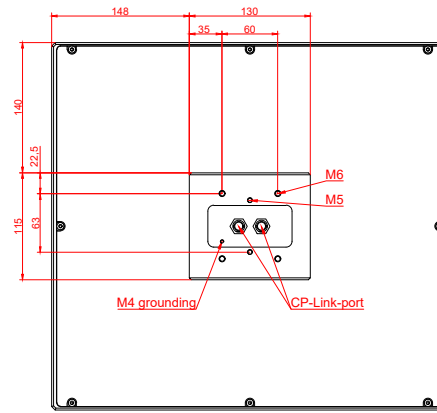

front view

side view

rear view

CP7002-0010
with
C9900-M135

connection-console
Rittal CP6206.490
Rittal CP6508.020

main dimensions and
fixing points

front view

side view

rear view