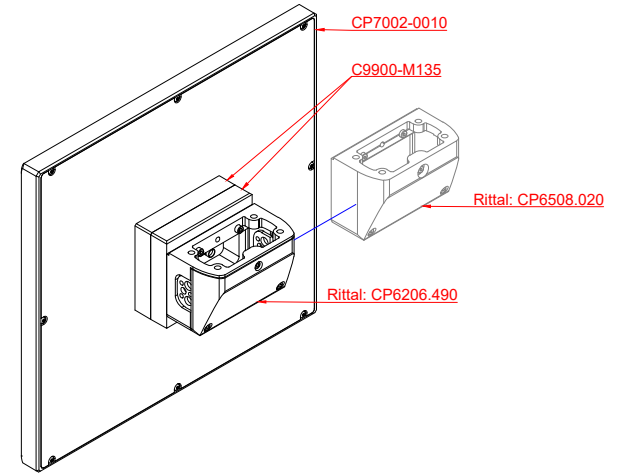

front view

side view

rear view

CP7002-0010
with
C9900-M135

connection-console
Rittal CP6206.490
Rittal CP6508.020

main dimensions and
fixing points

front view

side view

rear view