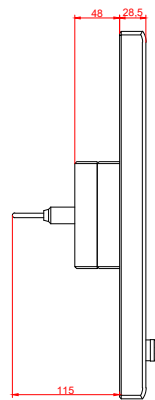

front view

side view

rear view

CP7002-0010
with
C9900-M135

connection-console
Rittal CP6206.490
Rittal CP6508.020

main dimensions and
fixing points

front view

side view

rear view