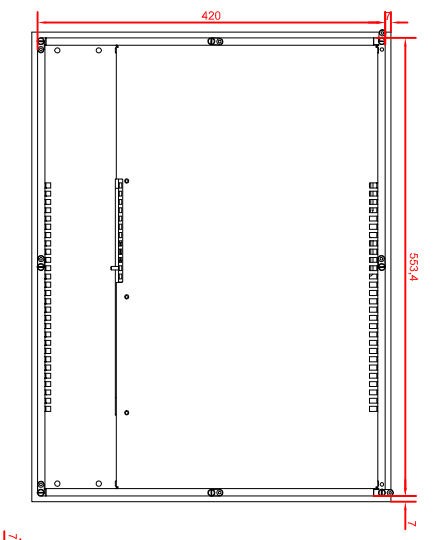

CP6923-0001
main dimensions

rear view
with
install measure

rear view
dimensions in mm

right view

front view