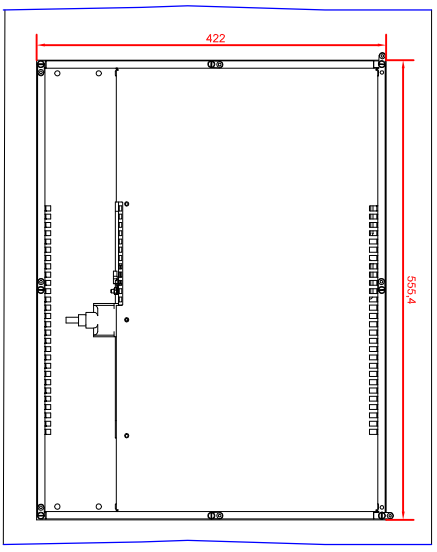

CP6923-0001
main dimensions

rear view
with
install measure

rear view
dimensions in mm

right view

front view