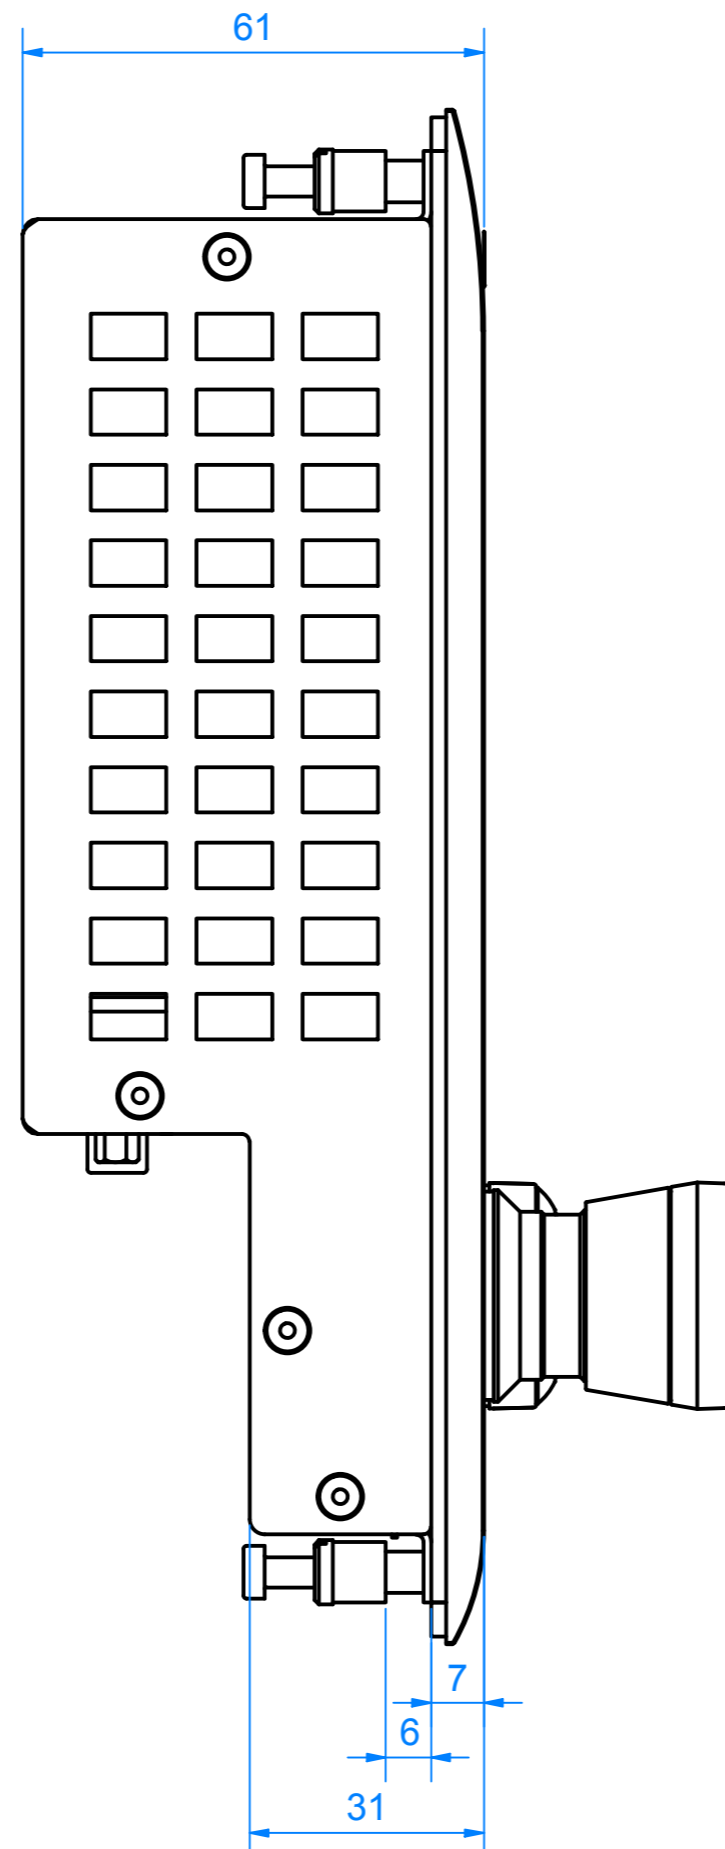

CP6906-0001 with TEW  
main dimensions

front view

left view

rear view with install measure