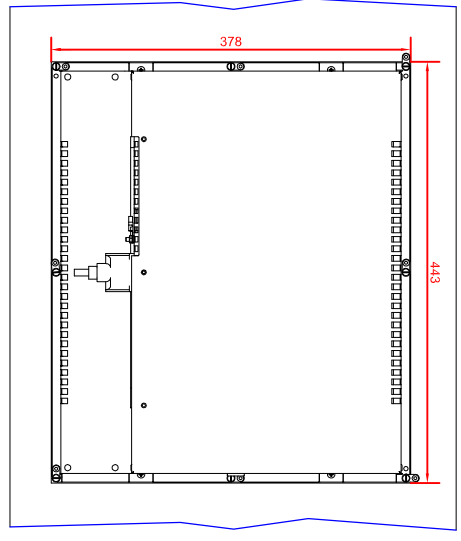

bottom view

CP86903-0021
main dimensions

rear view
with
install measure

rear view
dimensions in mm

right view

front view