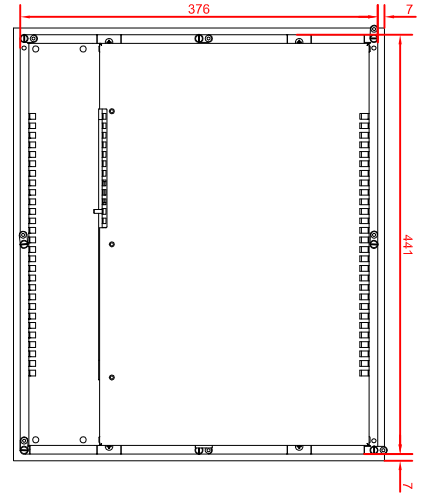

bottom view

CP86903-0021
main dimensions

rear view
with
install measure

rear view
dimensions in mm

right view

front view