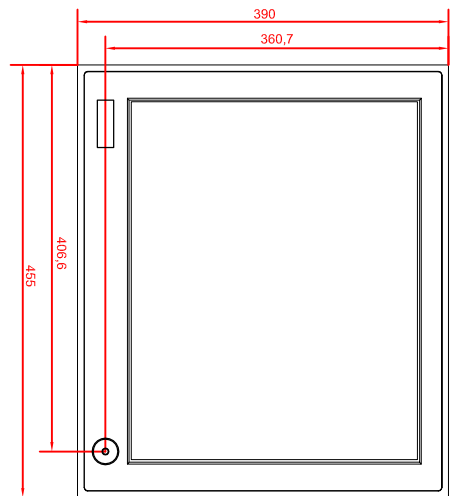

bottom view

CP86903-0021
main dimensions

rear view
with
install measure

rear view
dimensions in mm

right view

front view