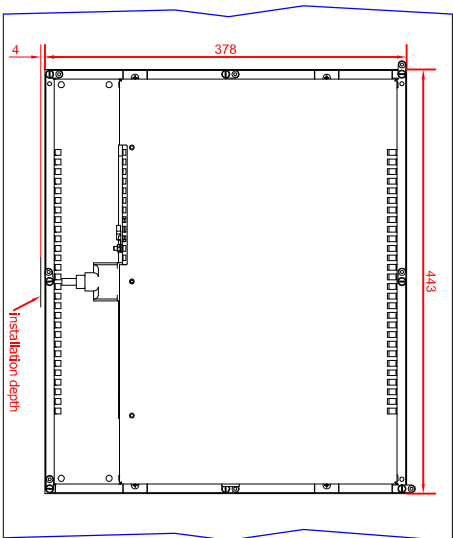

bottom view

CP-63903-0001
main dimensions

rear view
with
install measure

rear view
dimensions in mm

right view

front view