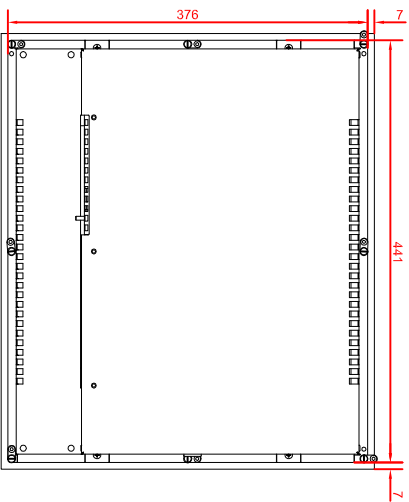

bottom view

CP-63903-0001
main dimensions

rear view
with
install measure

rear view
dimensions in mm

right view

front view