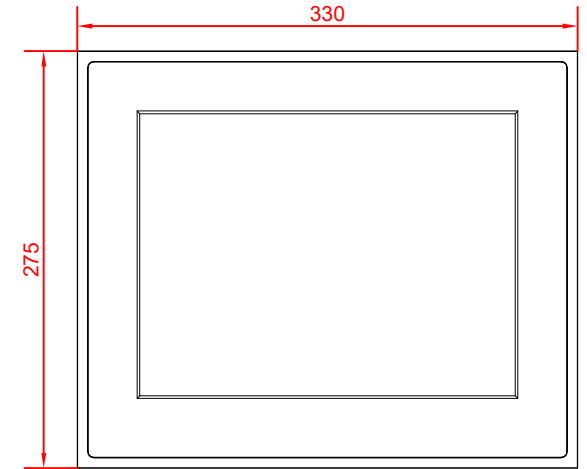

cut out dimension: 263mm x 318mm

rear view

bottom view

rear view

side view

CP6901-0000

main dimensions an  
fixing points

main dimensions

front view