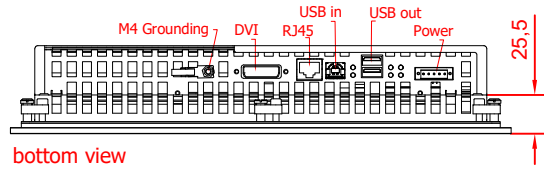

cut out dimension: 263mm x 318mm

rear view

bottom view

rear view

side view

CP6901-0000

main dimensions an  
fixing points

main dimensions

front view