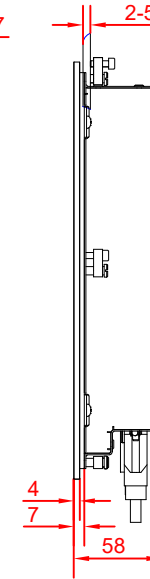

cut out dimension: 263mm x 318mm

rear view

bottom view

rear view

side view

CP6901-0000

main dimensions an  
fixing points

main dimensions

front view