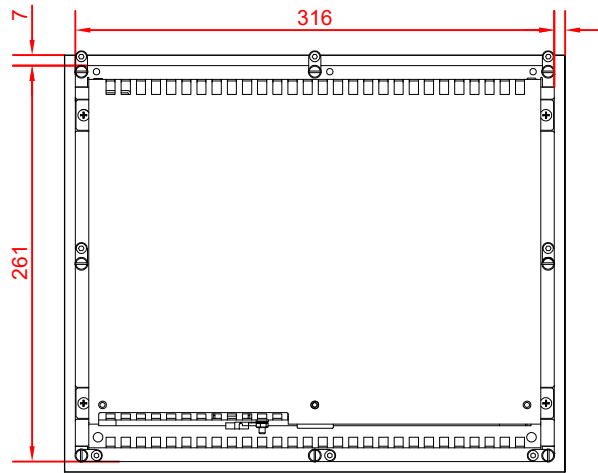

cut out dimension: 263mm x 318mm

rear view

bottom view

rear view

side view

CP6901-0000

main dimensions an  
fixing points

main dimensions

front view