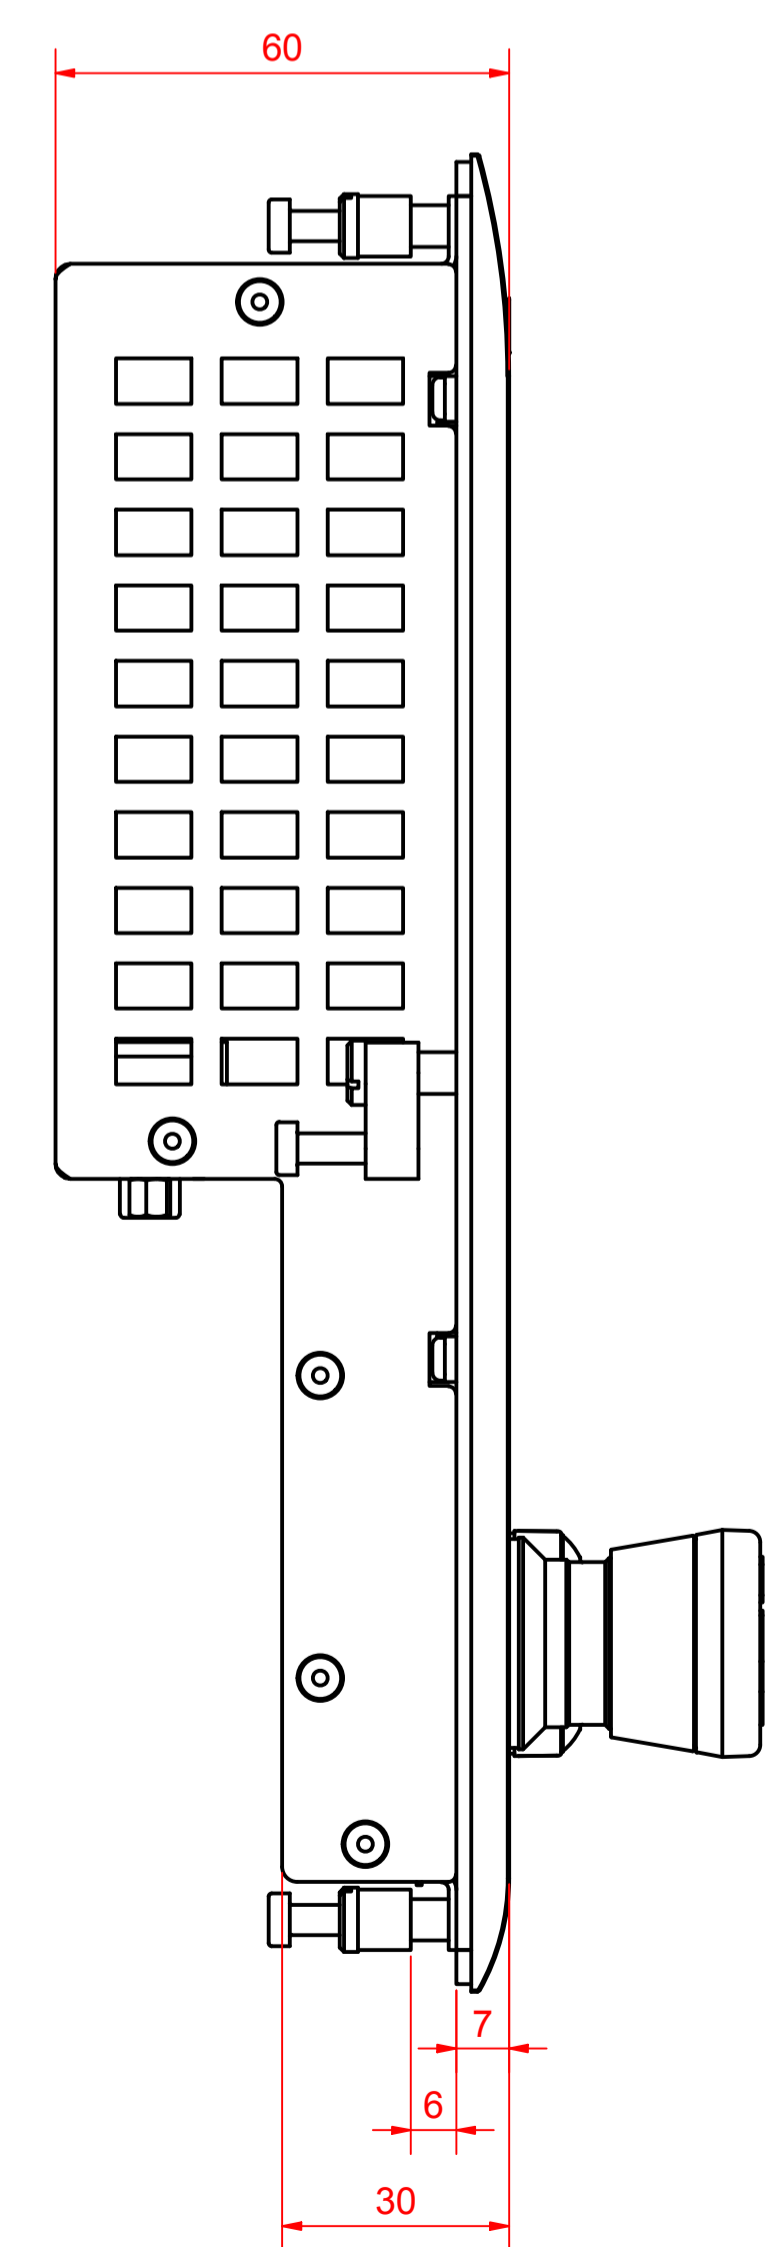

CP6900-0001 with TEW
main dimensions

front view

left view

rear view with install measure