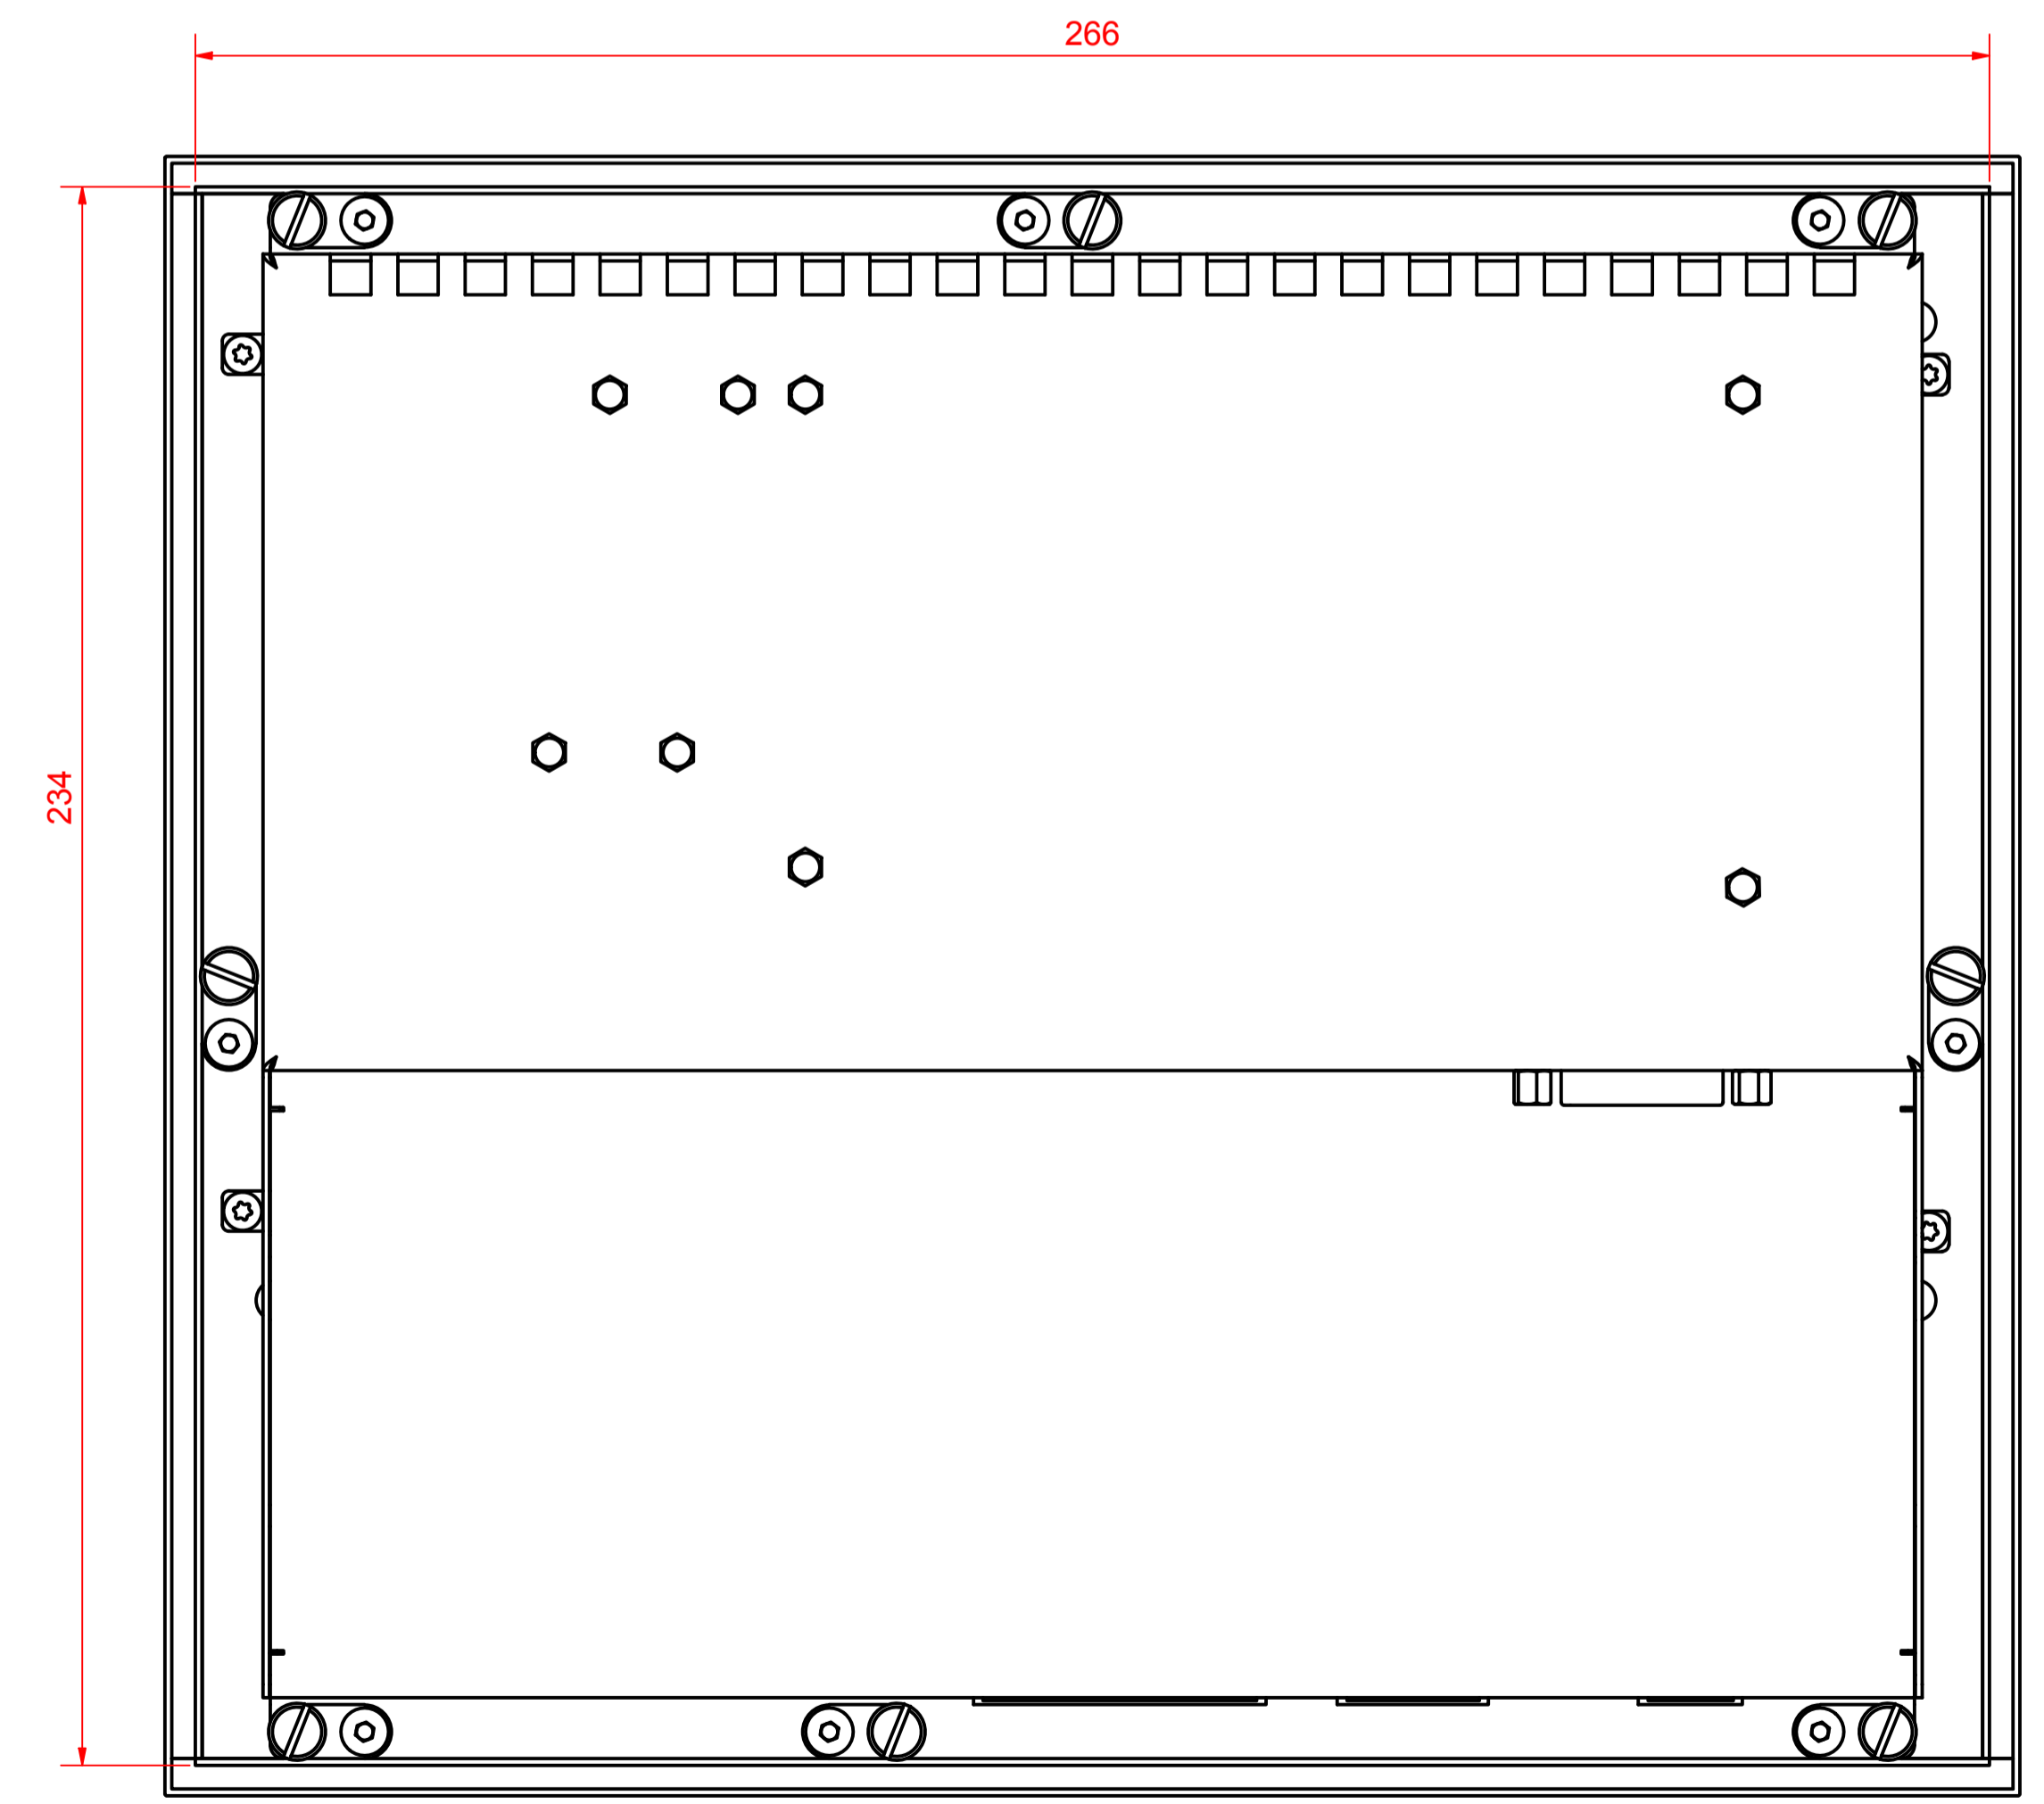

CP6900-0001 with TEW
main dimensions

front view

left view

rear view with install measure