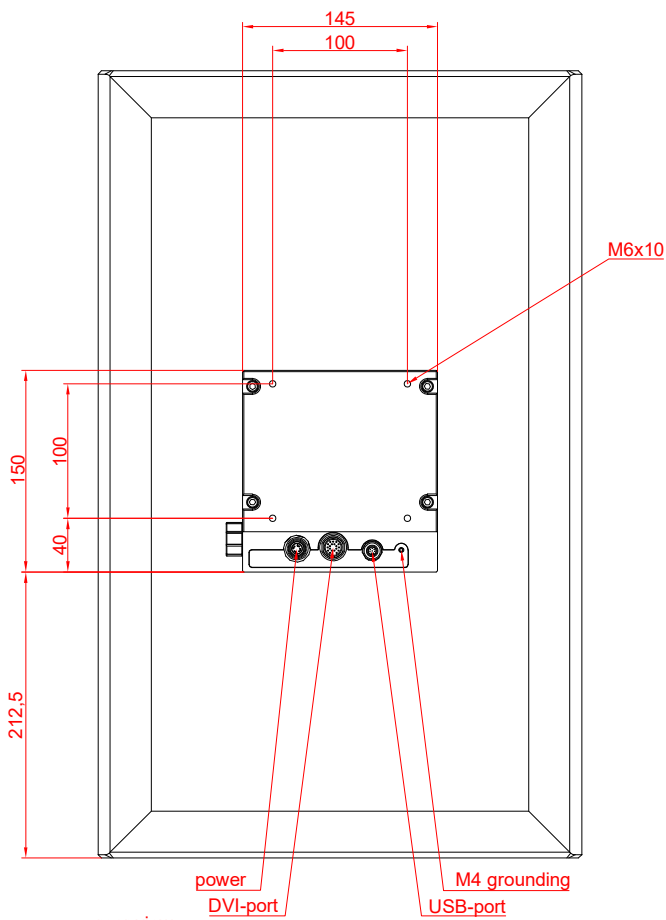

CP3924-0000
with
C9900-M575
C9900-M390
C9900-E274

main dimensions and
fixing points

dimensions in mm

bottom view

rear view

side view

front view