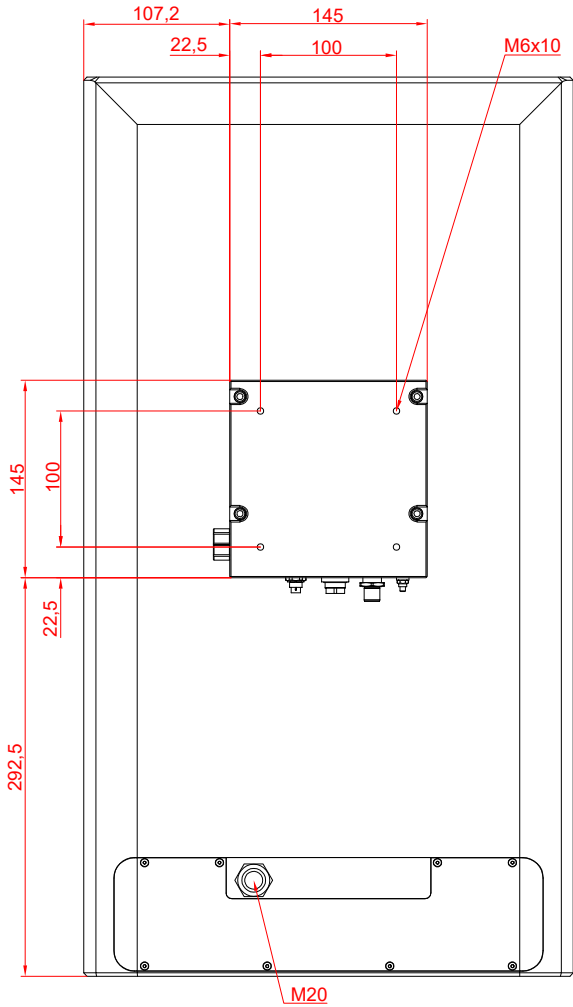

CP3924-0000
with
C9900-M575
C9900-G037
C9900-E274

main dimensions and
fixing points

dimensions in mm

rear view

side view

front view