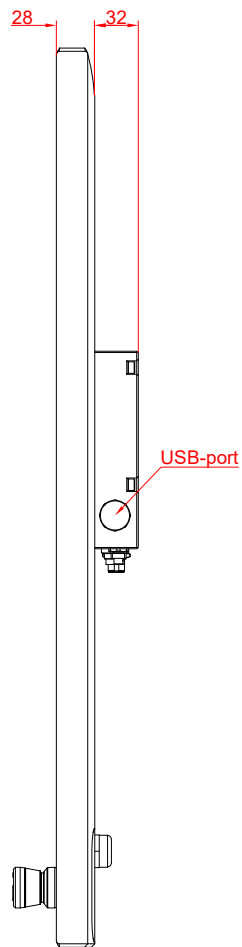

CP3924-0000
with
C9900-M575
C9900-G037
C9900-E274

main dimensions and
fixing points

dimensions in mm

rear view

side view

front view