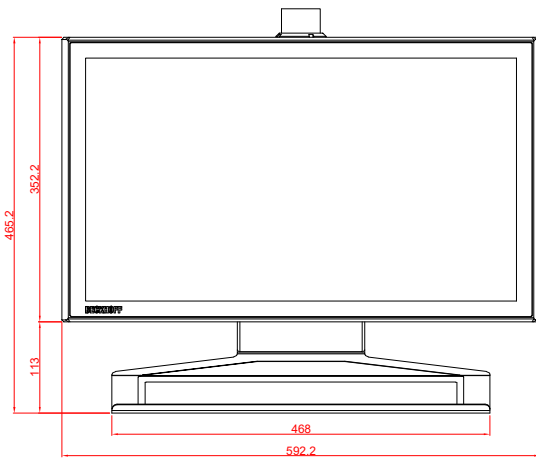

CP3924-0000  
with  
C9900-M750  
C9900-E274  
C9900-M406

main dimensions and  
fixing points  
dimensions in mm

CP3924-0000

C9900-M750

C9900-E274

C9900-M406

front view

side view

rear view

top view