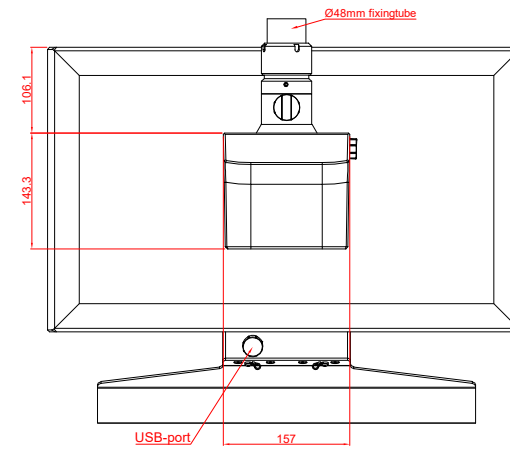

CP3924-0000  
with  
C9900-M750  
C9900-E274  
C9900-M406

main dimensions and  
fixing points  
dimensions in mm

CP3924-0000

C9900-M750

C9900-E274

C9900-M406

front view

side view

rear view

top view