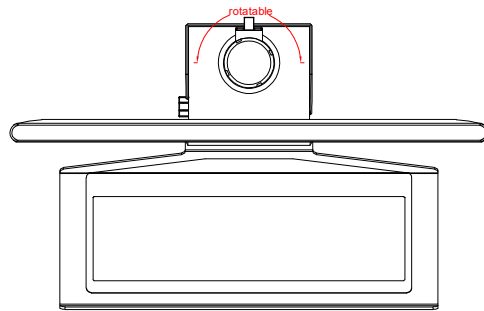

CP3924-0000  
with  
C9900-M750  
C9900-E274  
C9900-M406

main dimensions and  
fixing points  
dimensions in mm

CP3924-0000

C9900-M750

C9900-E274

C9900-M406

front view

side view

rear view

top view