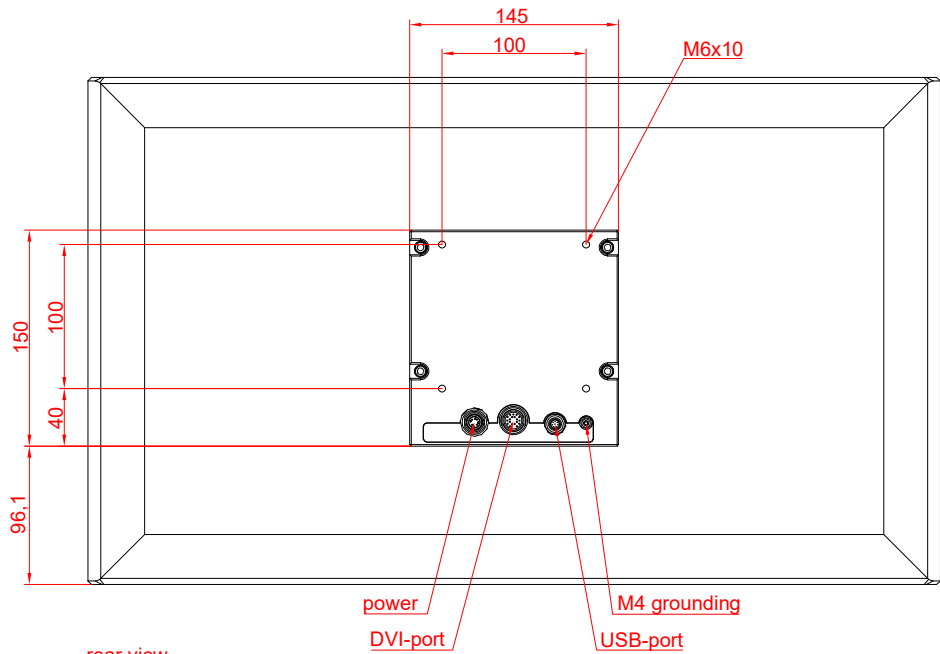

CP3924-0000
with
C9900-M390

main dimensions and
fixing points

dimensions in mm

bottom view

rear view

side view

front view