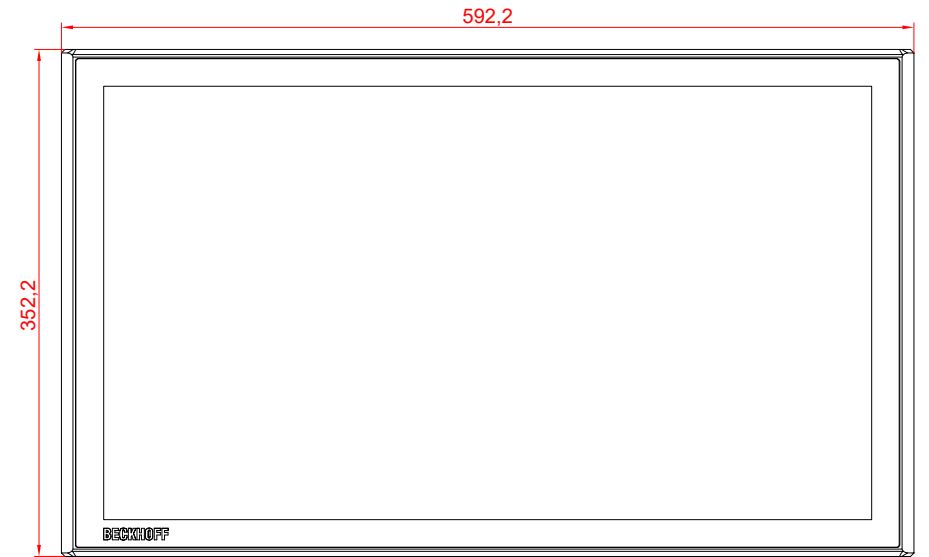

CP3924-0000
with
C9900-M390

main dimensions and
fixing points

dimensions in mm

bottom view

rear view

side view

front view