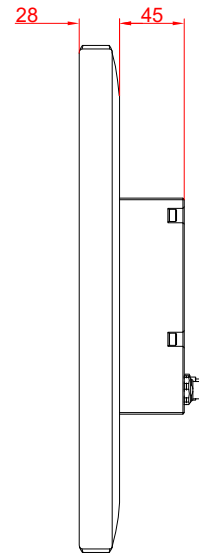

CP3924-0000
with
C9900-M390

main dimensions and
fixing points

dimensions in mm

bottom view

rear view

side view

front view