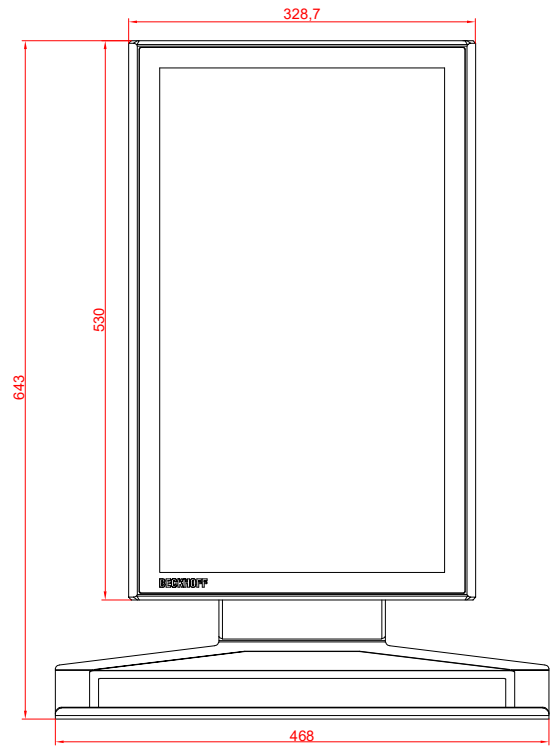

CP3921-0000  
with  
C9900-M575  
C9900-E274  
C9900-M406

main dimensions and  
fixing points

dimensions in mm

bottom view

rear view

side view

front view