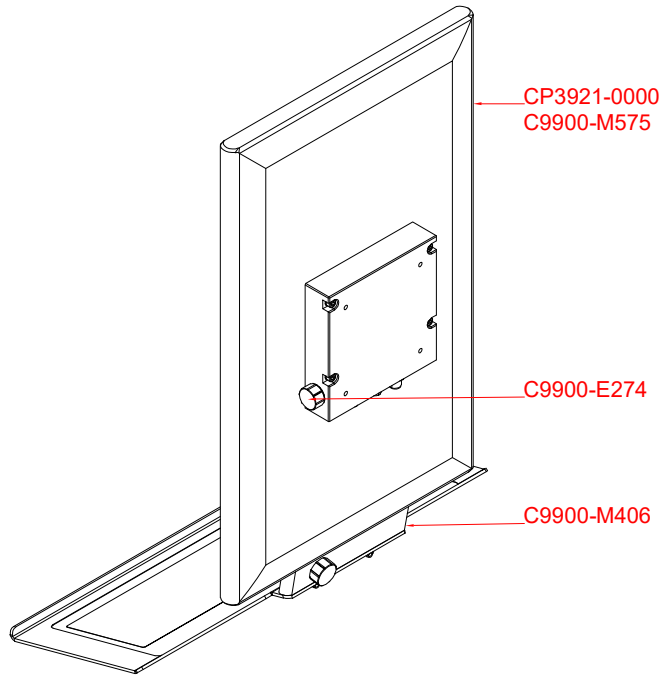

CP3921-0000  
with  
C9900-M575  
C9900-E274  
C9900-M406

main dimensions and  
fixing points

dimensions in mm

bottom view

rear view

side view

front view