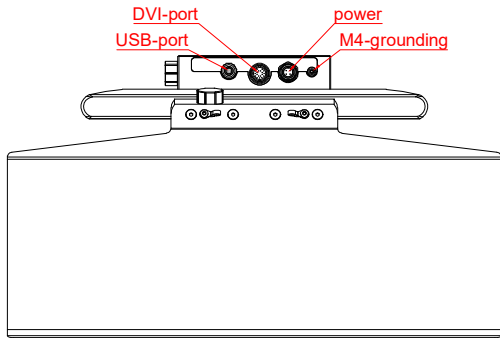

CP3921-0000  
with  
C9900-M575  
C9900-E274  
C9900-M406

main dimensions and  
fixing points

dimensions in mm

bottom view

rear view

side view

front view