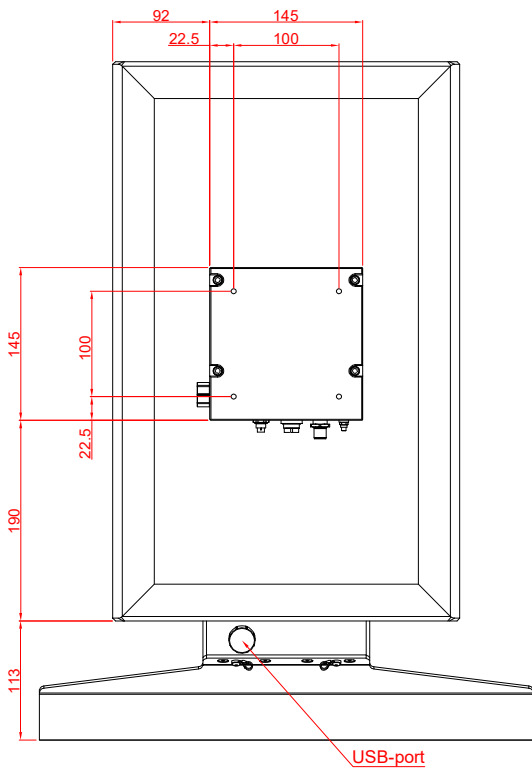

CP3921-0000  
with  
C9900-M575  
C9900-E274  
C9900-M406

main dimensions and  
fixing points

dimensions in mm

bottom view

rear view

side view

front view