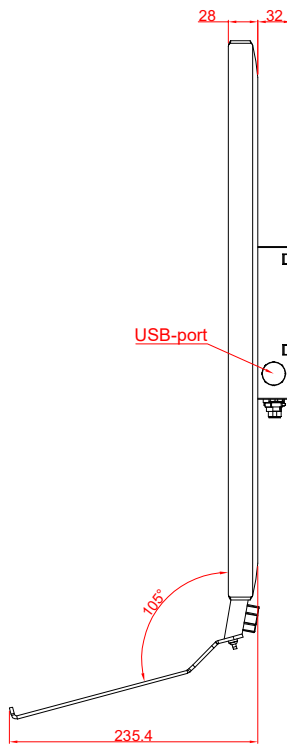

CP3921-0000  
with  
C9900-M575  
C9900-E274  
C9900-M406

main dimensions and  
fixing points

dimensions in mm

bottom view

rear view

side view

front view