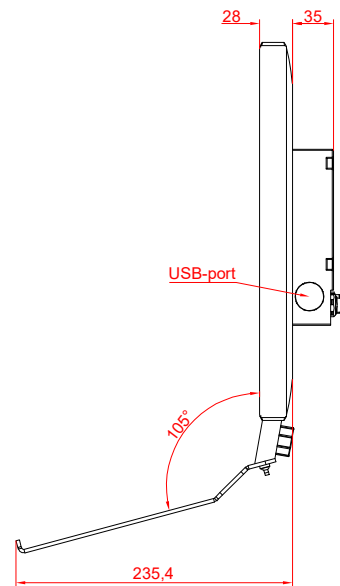

CP3921-0000  
with  
C9900-M390  
C9900-E274  
C9900-M406

main dimensions and  
fixing points

dimensions in mm

bottom view

rear view

side view

front view