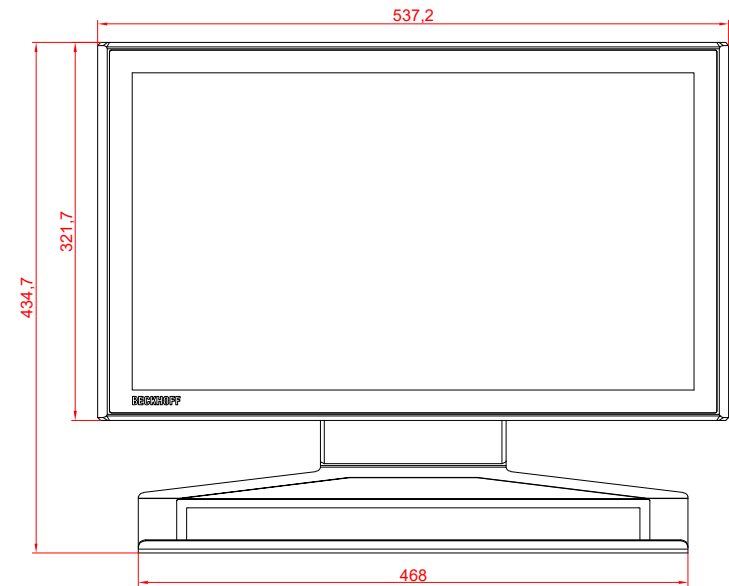

CP3921-0000  
with  
C9900-M390  
C9900-E274  
C9900-M406

main dimensions and  
fixing points

dimensions in mm

bottom view

rear view

side view

front view