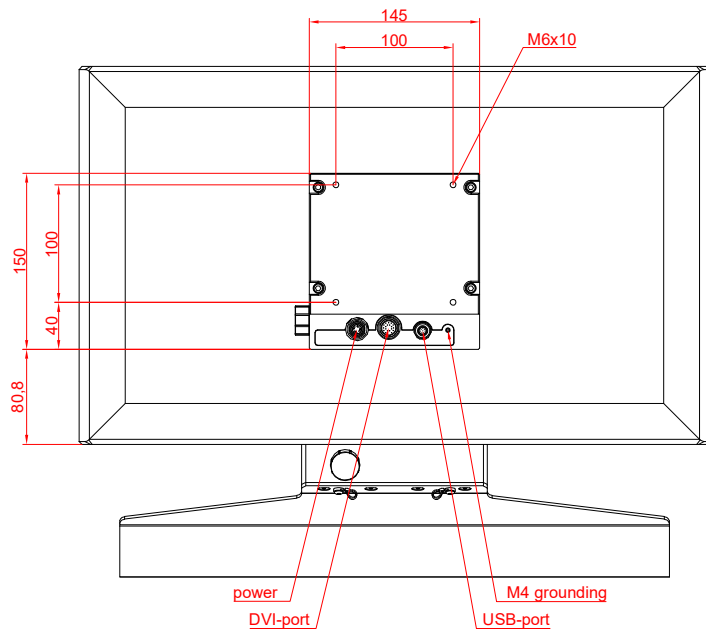

CP3921-0000  
with  
C9900-M390  
C9900-E274  
C9900-M406

main dimensions and  
fixing points

dimensions in mm

bottom view

rear view

side view

front view