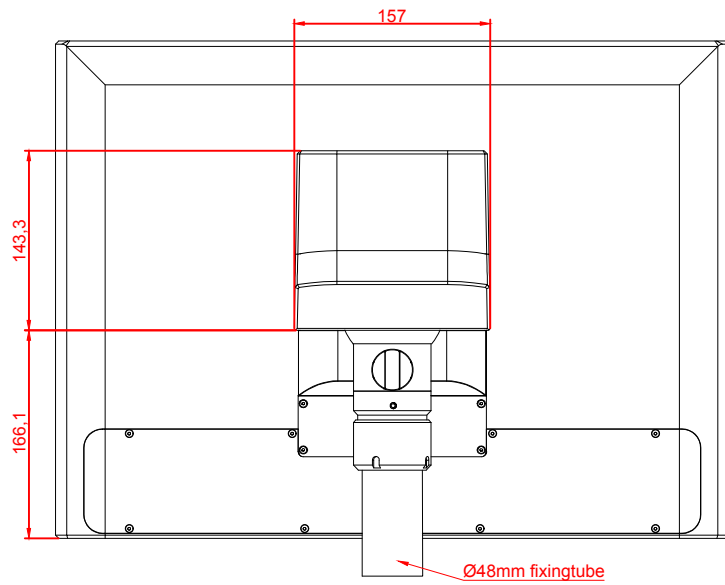

CP3921-G028-M753

main dimensions and
fixing points

dimensions in mm

bottom view

rear view

right view

front view