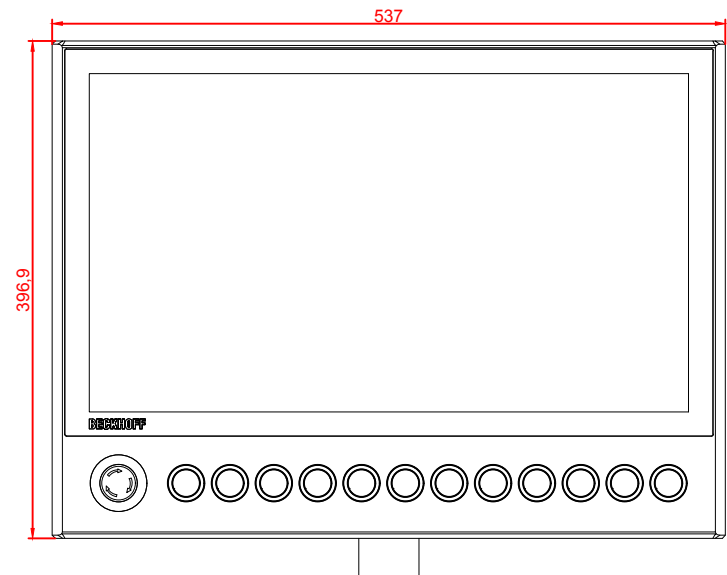

CP3921-G028-M753

main dimensions and
fixing points

dimensions in mm

bottom view

rear view

right view

front view