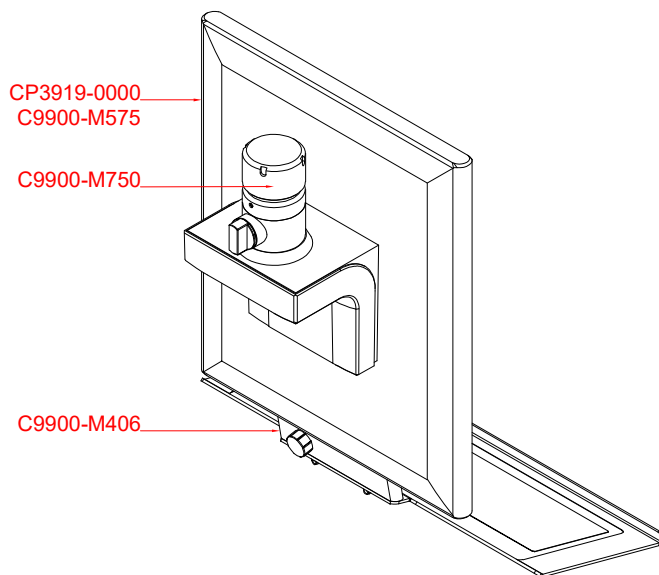

CP3919-0000
with
C9900-M575
C9900-M750
C9900-M406

main dimensions and
fixing points

dimensions in mm

front view

side view

rear view

top view