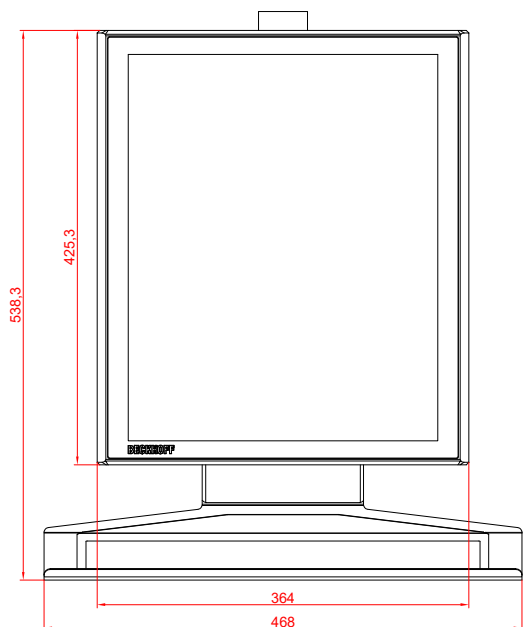

CP3919-0000
with
C9900-M575
C9900-M750
C9900-M406

main dimensions and
fixing points

dimensions in mm

front view

side view

rear view

top view