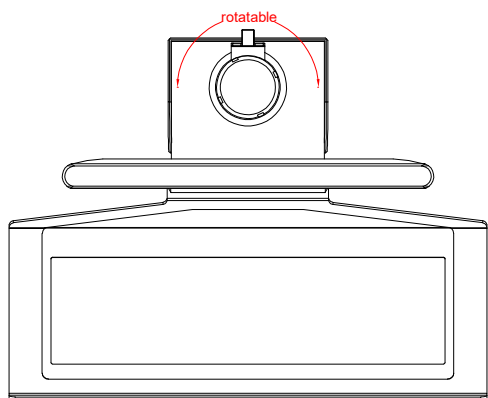

CP3919-0000
with
C9900-M575
C9900-M750
C9900-M406

main dimensions and
fixing points

dimensions in mm

front view

side view

rear view

top view