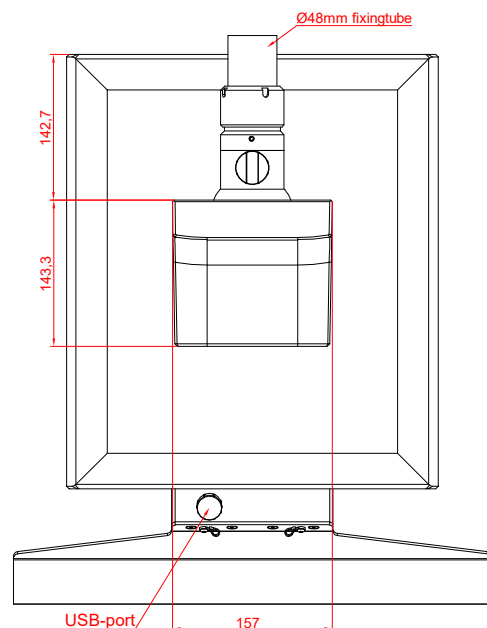

CP3919-0000
with
C9900-M575
C9900-M750
C9900-M406

main dimensions and
fixing points

dimensions in mm

front view

side view

rear view

top view