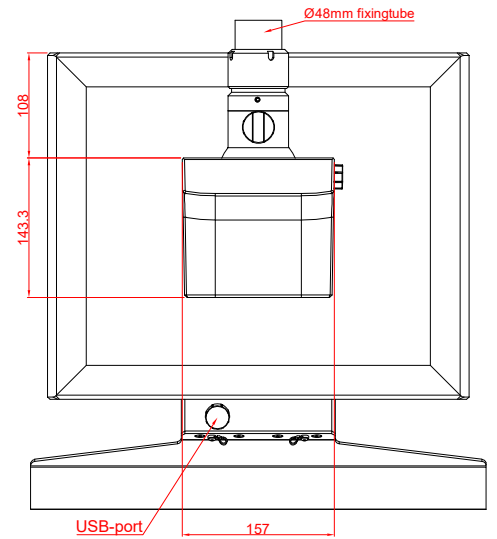

CP3919-0000
with
C9900-M750
C9900-E274
C9900-M406

main dimensions and
fixing points

dimensions in mm

front view

side view

rear view

top view