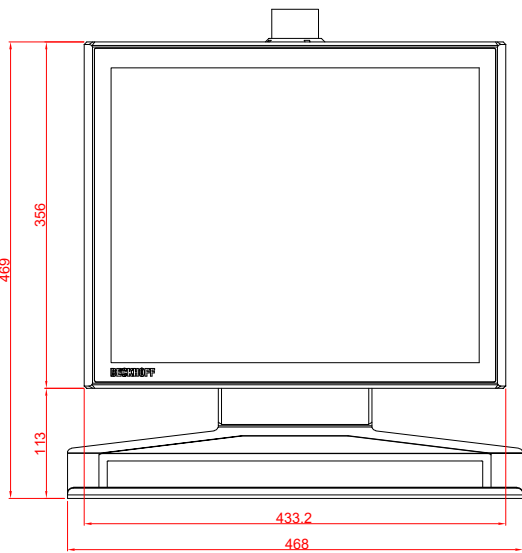

CP3919-0000
with
C9900-M750
C9900-E274
C9900-M406

main dimensions and
fixing points

dimensions in mm

front view

side view

rear view

top view