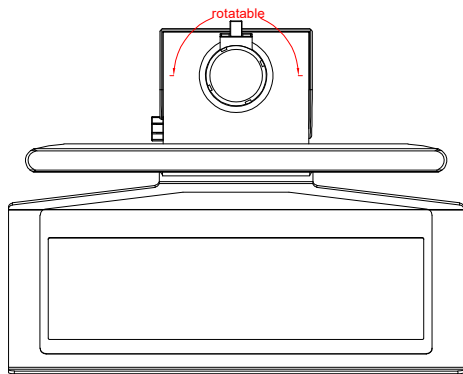

CP3919-0000
with
C9900-M750
C9900-E274
C9900-M406

main dimensions and
fixing points

dimensions in mm

front view

side view

rear view

top view