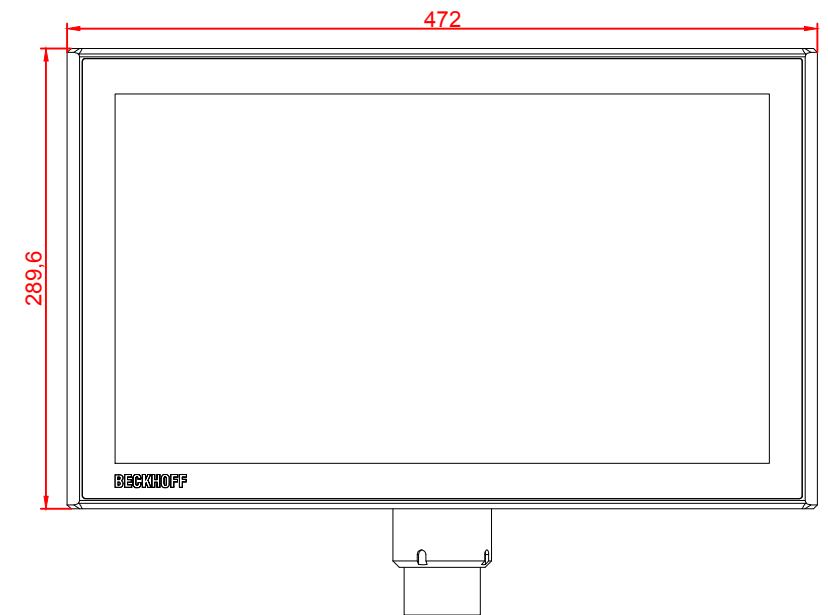

CP3918-0010-M751

main dimensions and
fixing points

dimensions in mm

bottom view

rear view

right view

front view