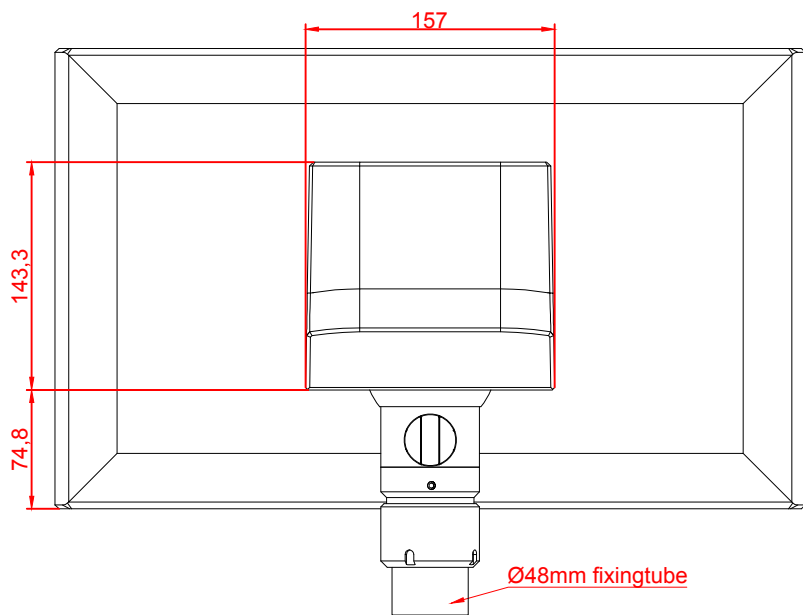

CP3918-0010-M751

main dimensions and
fixing points

dimensions in mm

bottom view

rear view

right view

front view