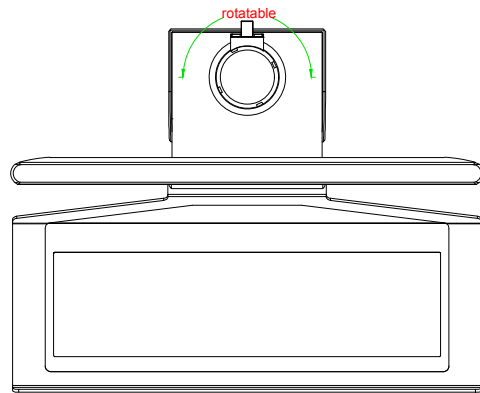

front view

left view

rear view

top view

CP3918-0010-M750-M406

main dimensions and
fixing points

dimensions in mm