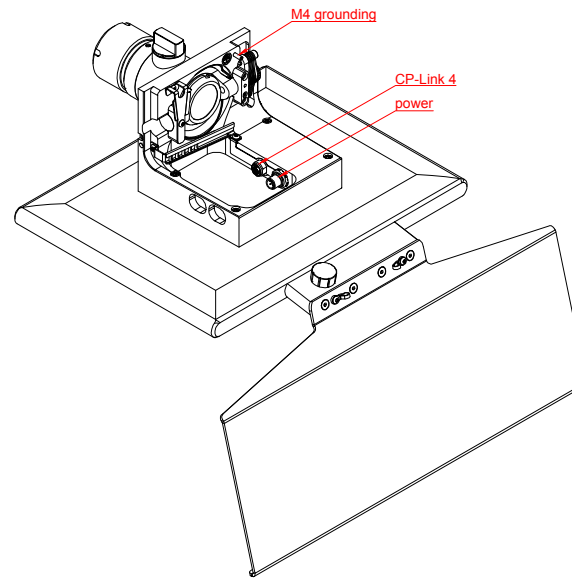

front view

left view

rear view

top view

CP3918-0010-M750-M406

main dimensions and
fixing points

dimensions in mm