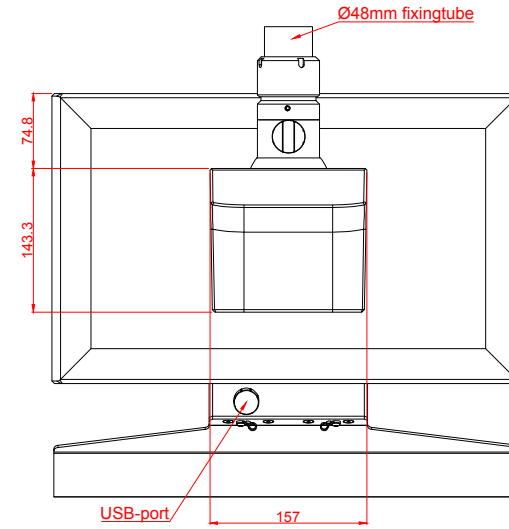

front view

left view

rear view

top view

CP3918-0010-M750-M406

main dimensions and
fixing points

dimensions in mm