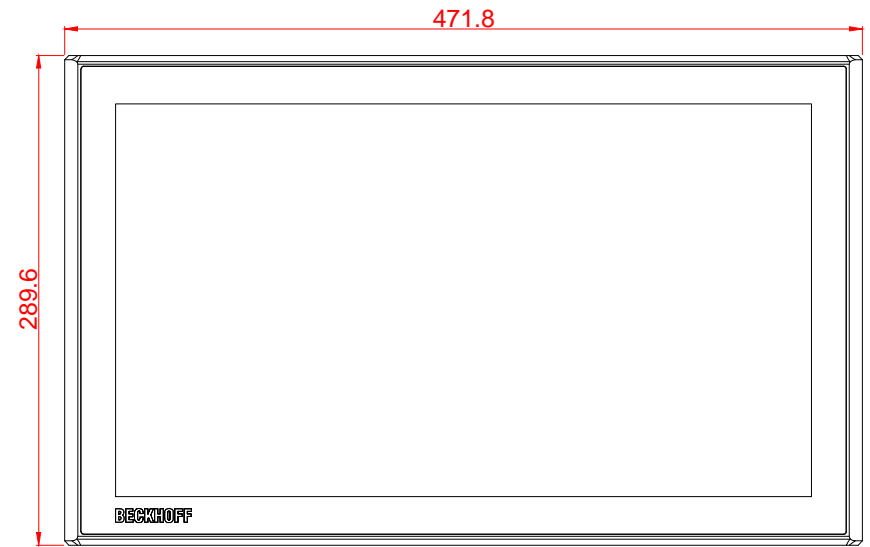

CP3918-0010
main dimensions
dimensions in mm

bottom view

rear view

left view

front view