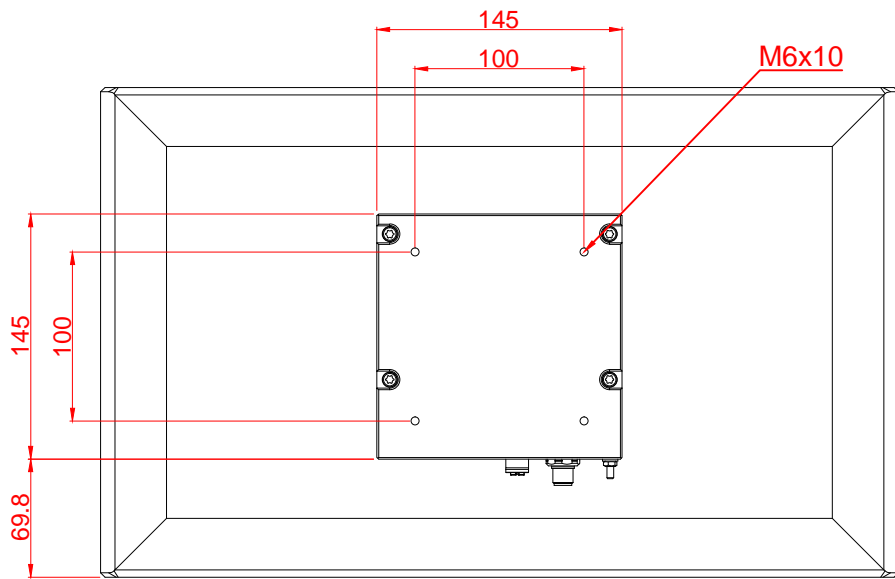

CP3918-0010
main dimensions
dimensions in mm

bottom view

rear view

left view

front view