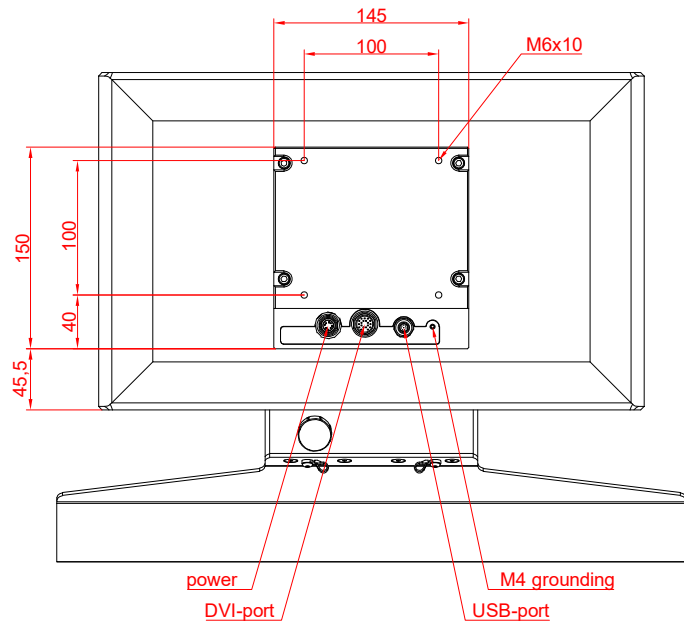

CP3916-0000
with
C9900-M390
C9900-M406

main dimensions and
fixing points

dimensions in mm

bottom view

rear view

side view

front view