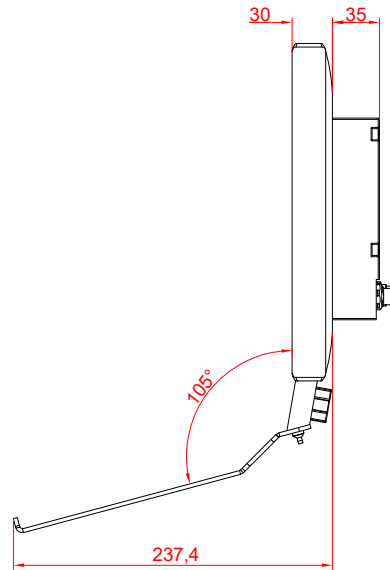

CP3916-0000
with
C9900-M390
C9900-M406

main dimensions and
fixing points

dimensions in mm

bottom view

rear view

side view

front view