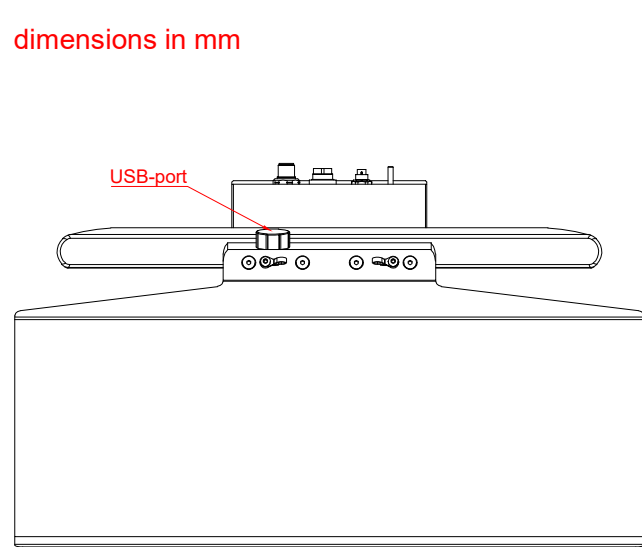

CP3916-0000
with
C9900-M390
C9900-M406

main dimensions and
fixing points

dimensions in mm

bottom view

rear view

side view

front view