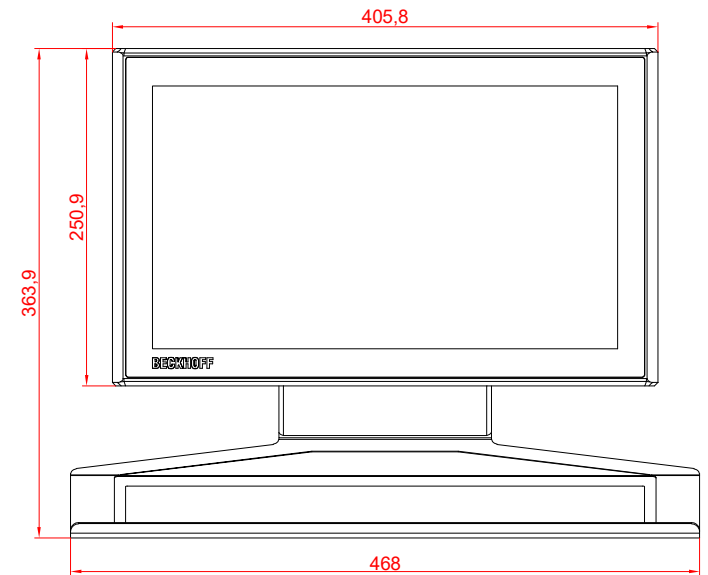

CP3916-0000
with
C9900-M390
C9900-M406

main dimensions and
fixing points

dimensions in mm

bottom view

rear view

side view

front view