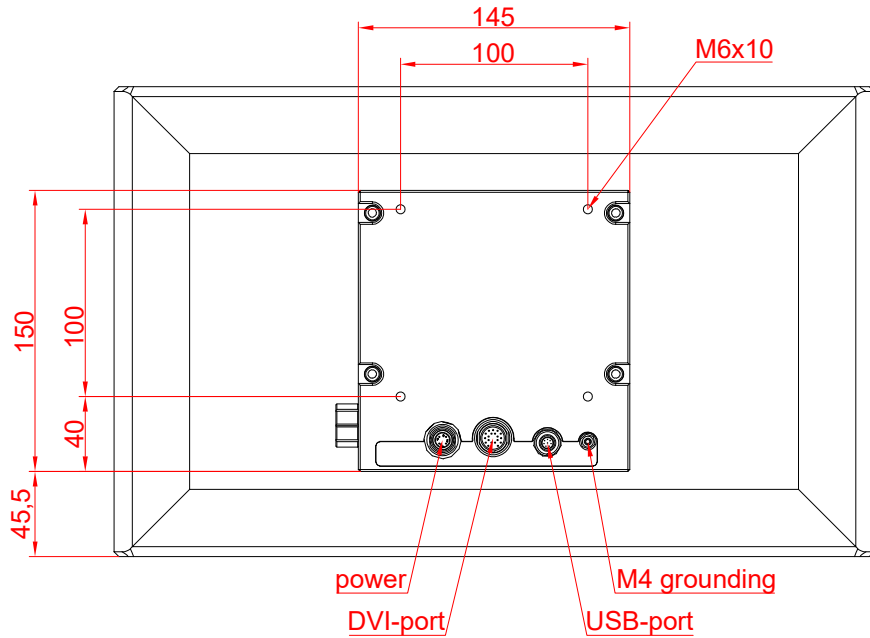

CP3916-0000
with
C9900-M390
C9900-E274

main dimensions and
fixing points

dimensions in mm

bottom view

rear view

side view

front view