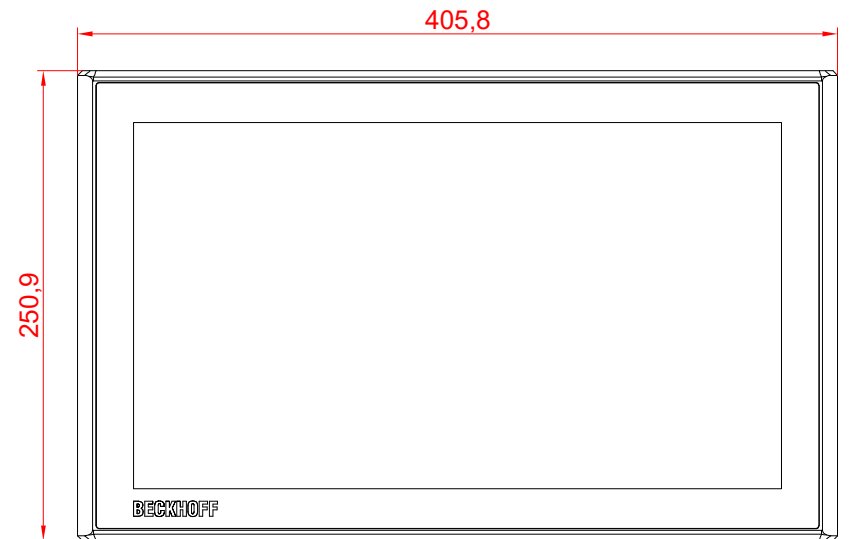

CP3916-0000
with
C9900-M390
C9900-E274

main dimensions and
fixing points

dimensions in mm

bottom view

rear view

side view

front view