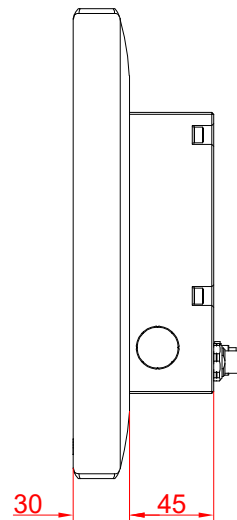

CP3916-0000
with
C9900-M390
C9900-E274

main dimensions and
fixing points

dimensions in mm

bottom view

rear view

side view

front view