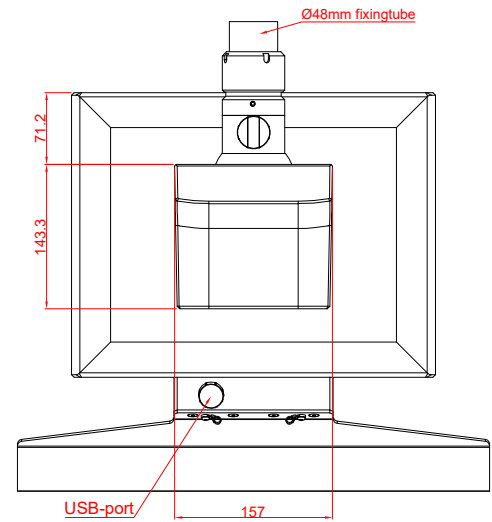

CP3915-0000
with
C9900-M750
C9900-M406

main dimensions and
fixing points

dimensions in mm

front view

side view

rear view

top view