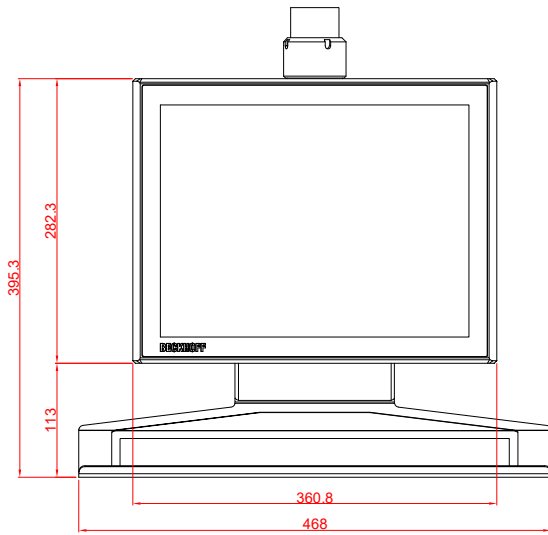

CP3915-0000
with
C9900-M750
C9900-M406

main dimensions and
fixing points

dimensions in mm

front view

side view

rear view

top view