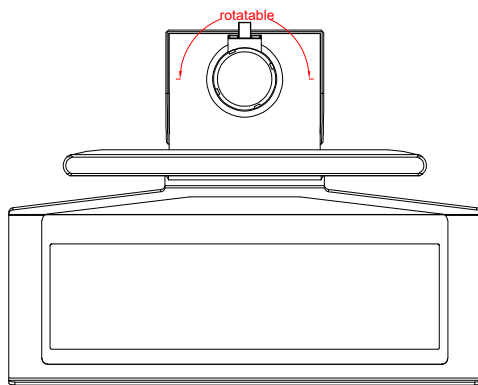

CP3915-0000
with
C9900-M750
C9900-M406

main dimensions and
fixing points

dimensions in mm

front view

side view

rear view

top view