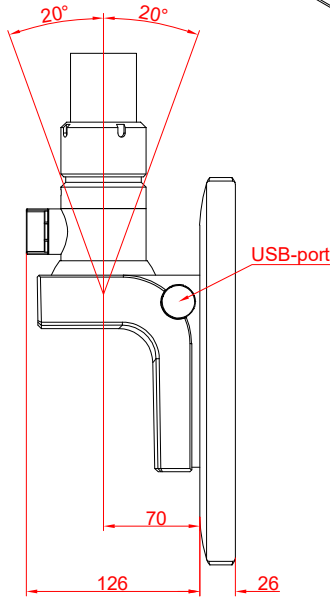

CP3915-0000
with
C9900-M750
C9900-E274

main dimensions and
fixing points

dimensions in mm

front view

side view

rear view

top view