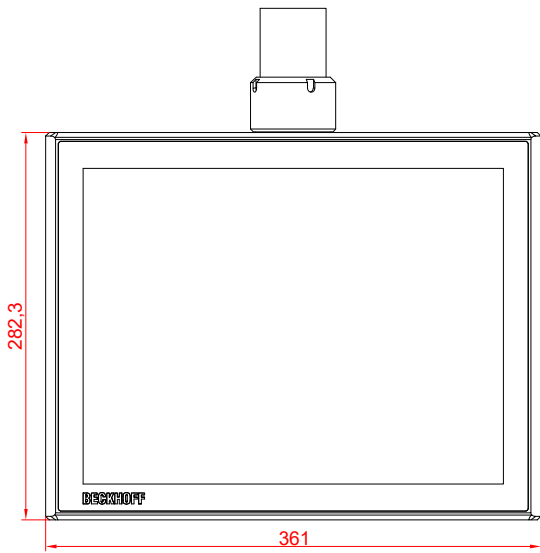

CP3915-0000
with
C9900-M750
C9900-E274

main dimensions and
fixing points

dimensions in mm

front view

side view

rear view

top view