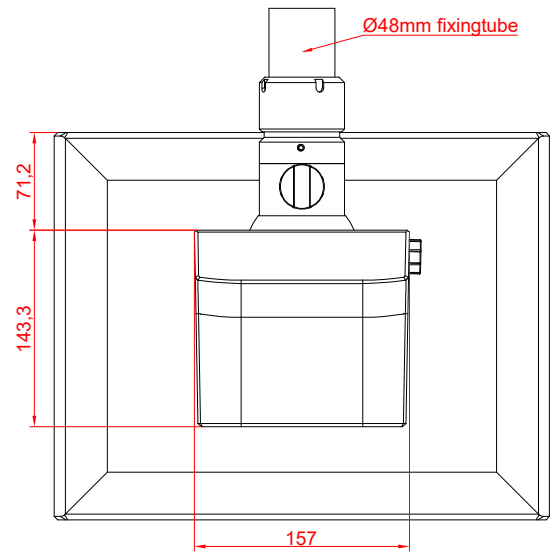

CP3915-0000
with
C9900-M750
C9900-E274

main dimensions and
fixing points

dimensions in mm

front view

side view

rear view

top view