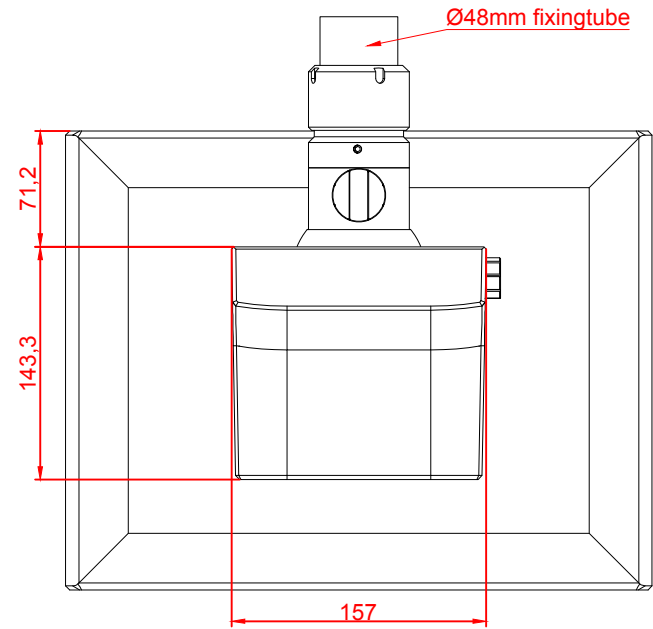

front view

left view

rear view

top view

CP3915-0010-M750-E274

main dimensions and
fixing points

dimensions in mm