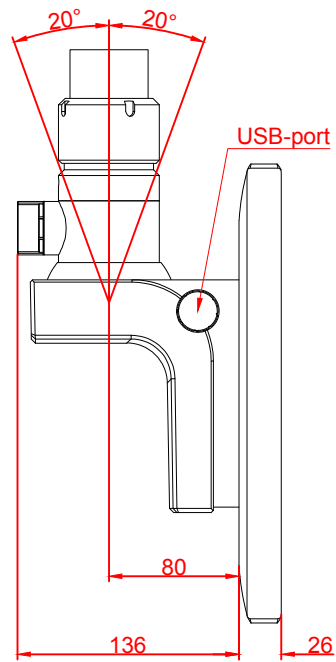

front view

left view

rear view

top view

CP3915-0010-M750-E274

main dimensions and
fixing points

dimensions in mm