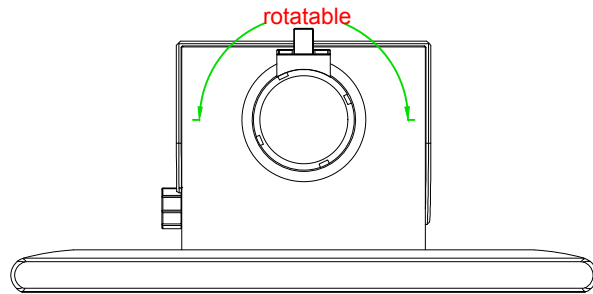

front view

left view

rear view

top view

CP3915-0010-M750-E274

main dimensions and
fixing points

dimensions in mm