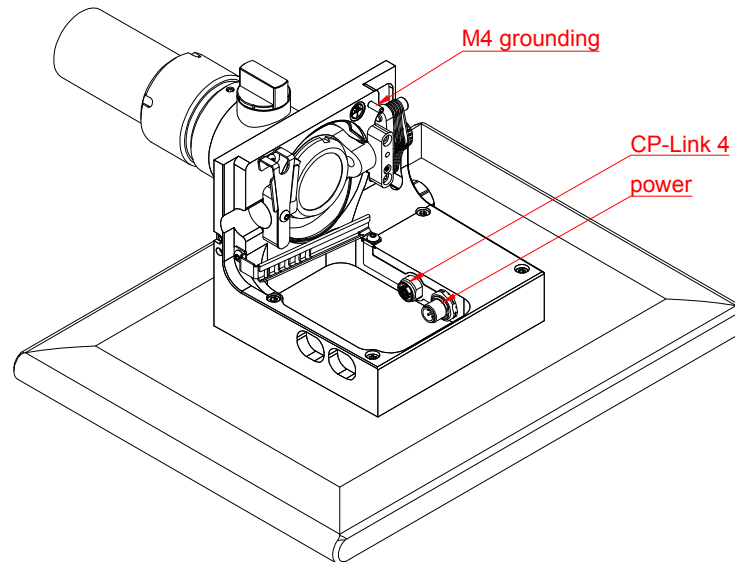

front view

left view

rear view

top view

CP3915-0010-M750-E274

main dimensions and
fixing points

dimensions in mm