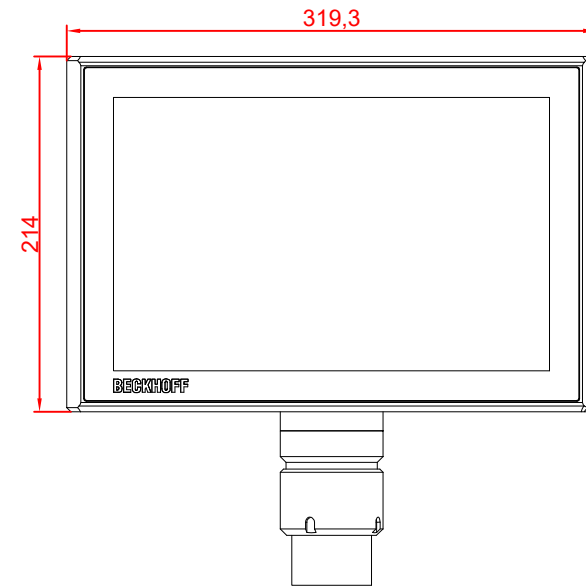

CP3913-0010-M751

main dimensions and
fixing points

dimensions in mm

bottom view

rear view

side view

front view