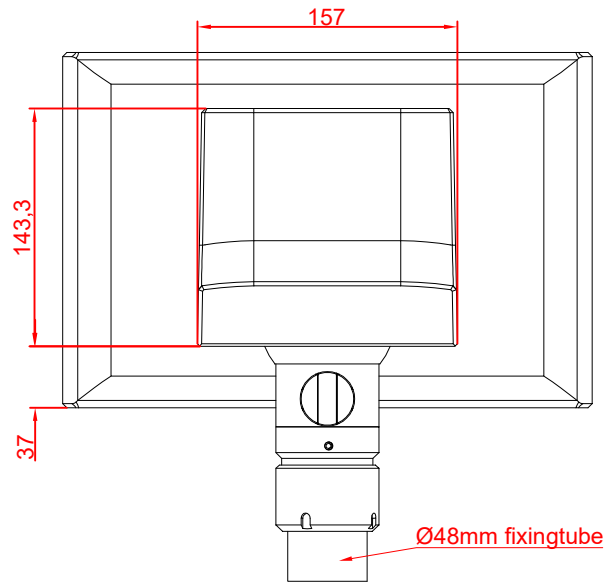

CP3913-0010-M751

main dimensions and
fixing points

dimensions in mm

bottom view

rear view

side view

front view