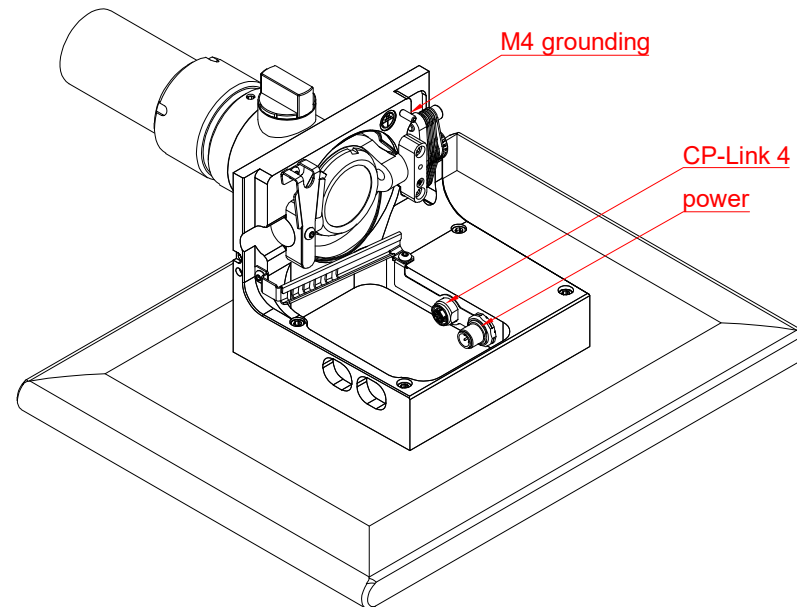

front view

side view

rear view

top view

CP3913-0010-M750

main dimensions and
fixing points

dimensions in mm