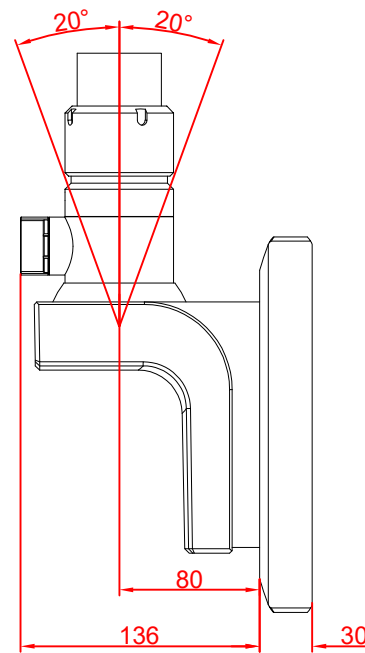

front view

side view

rear view

top view

CP3913-0010-M750

main dimensions and
fixing points

dimensions in mm