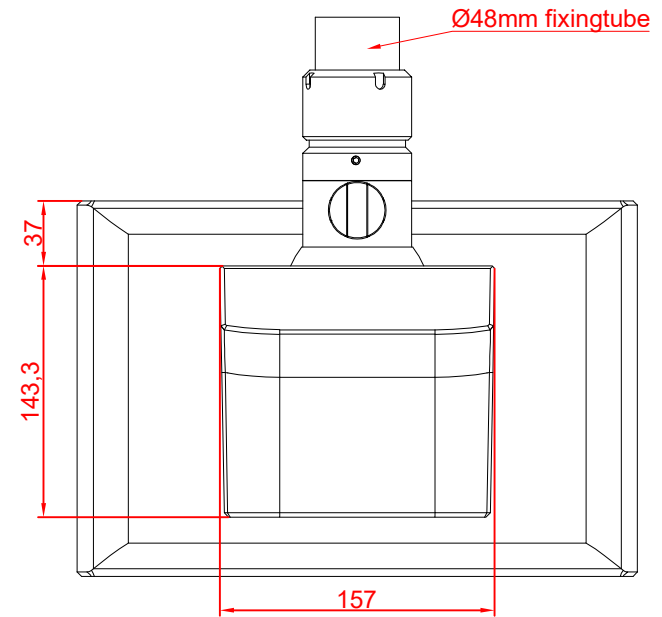

front view

side view

rear view

top view

CP3913-0010-M750

main dimensions and
fixing points

dimensions in mm