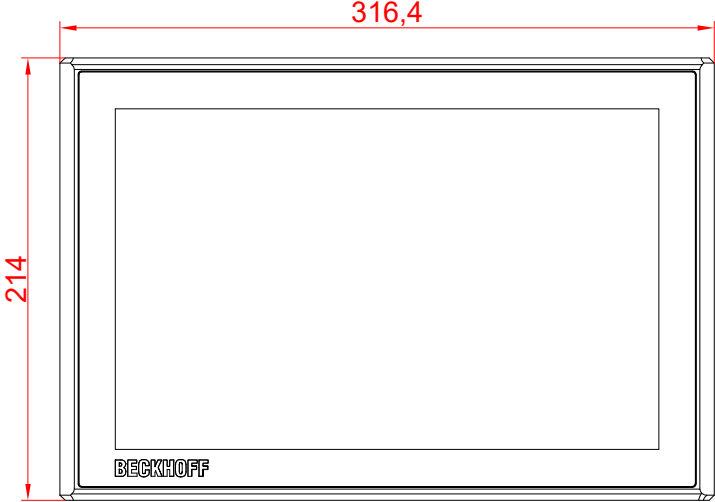

CP3913-0010

main dimensions and
fixing points

dimensions in mm

bottom view

CP3913-0010

rear view

side view

front view