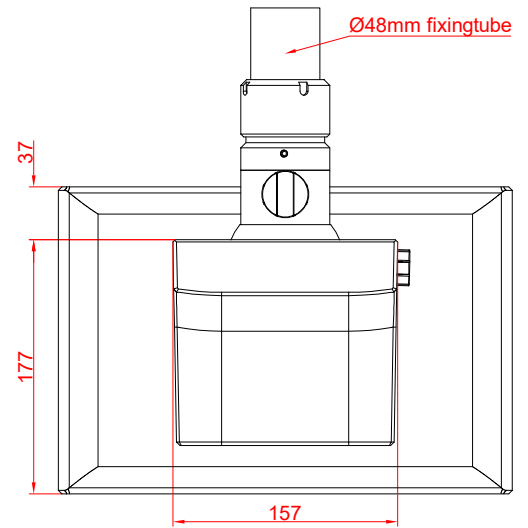

CP3913-0000
with
C9900-M750
C9900-E274

main dimensions and
fixing points

dimensions in mm

front view

side view

rear view

top view