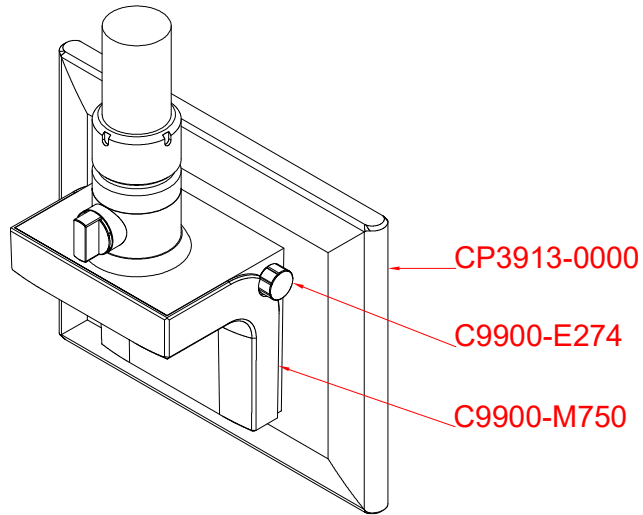

CP3913-0000
with
C9900-M750
C9900-E274

main dimensions and
fixing points

dimensions in mm

front view

side view

rear view

top view