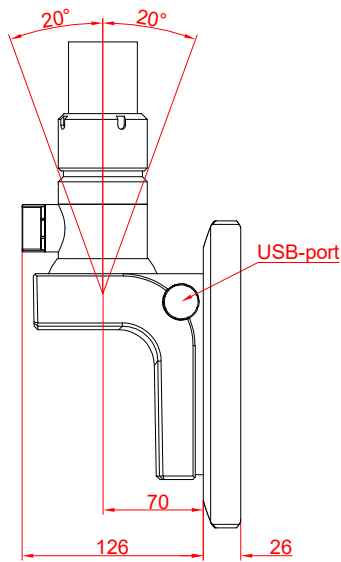

CP3913-0000
with
C9900-M750
C9900-E274

main dimensions and
fixing points

dimensions in mm

front view

side view

rear view

top view