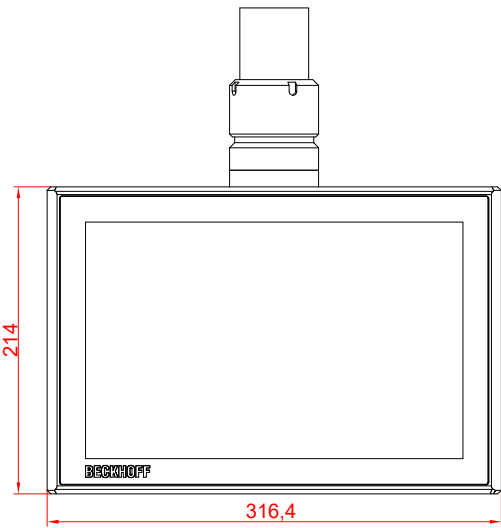

CP3913-0000
with
C9900-M750
C9900-E274

main dimensions and
fixing points

dimensions in mm

front view

side view

rear view

top view