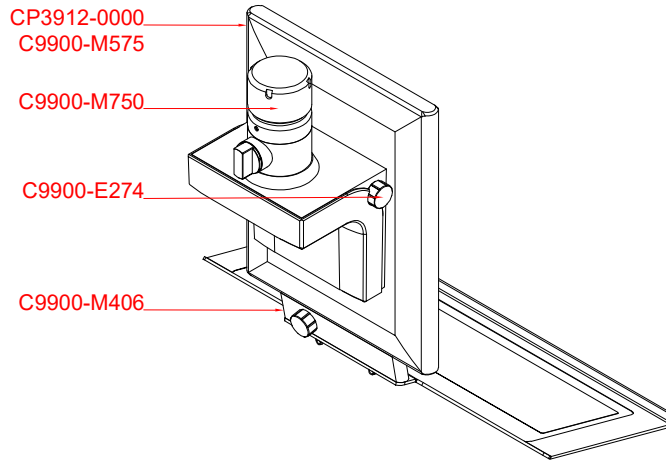

CP3912-0000
with
C9900-M575
C9900-M750
C9900-E274
C9900-M406

main dimensions and
fixing points

dimensions in mm

front view

side view

rear view

top view