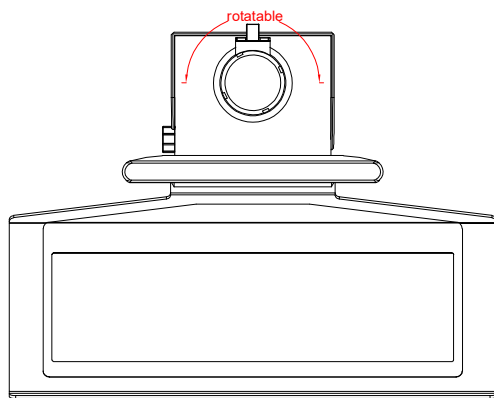

CP3912-0000
with
C9900-M575
C9900-M750
C9900-E274
C9900-M406

main dimensions and
fixing points

dimensions in mm

front view

side view

rear view

top view