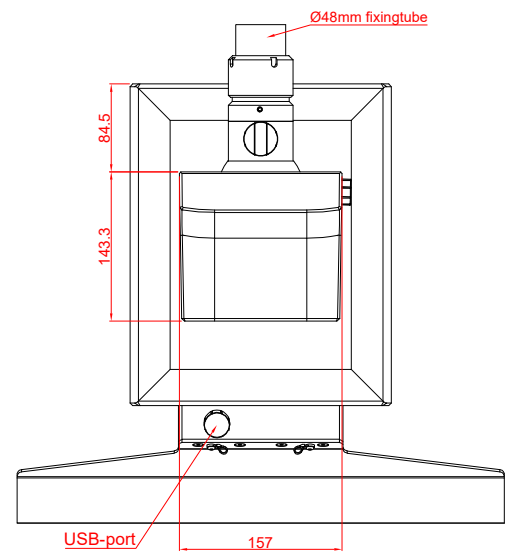

CP3912-0000
with
C9900-M575
C9900-M750
C9900-E274
C9900-M406

main dimensions and
fixing points

dimensions in mm

front view

side view

rear view

top view