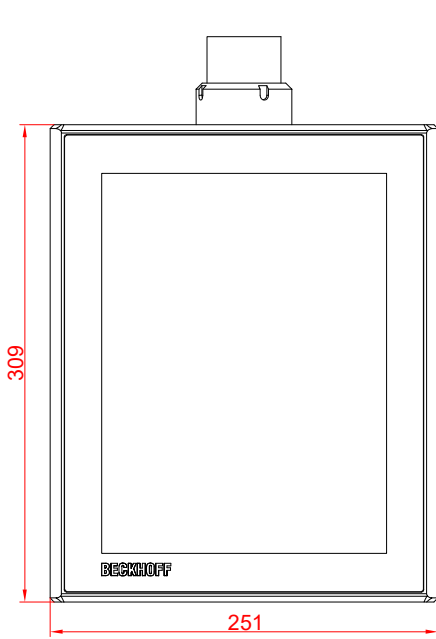

CP3912-0000
with
C9900-M750
C9900-E274

main dimensions and
fixing points

dimensions in mm

front view

side view

rear view

top view