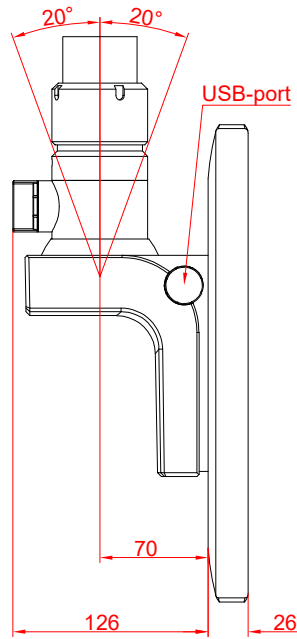

CP3912-0000
with
C9900-M750
C9900-E274

main dimensions and
fixing points

dimensions in mm

front view

side view

rear view

top view