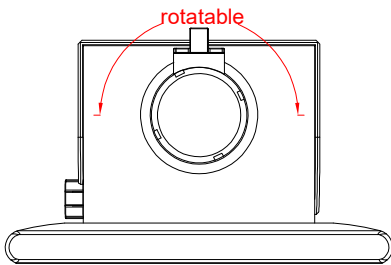

CP3912-0000
with
C9900-M750
C9900-E274

main dimensions and
fixing points

dimensions in mm

front view

side view

rear view

top view