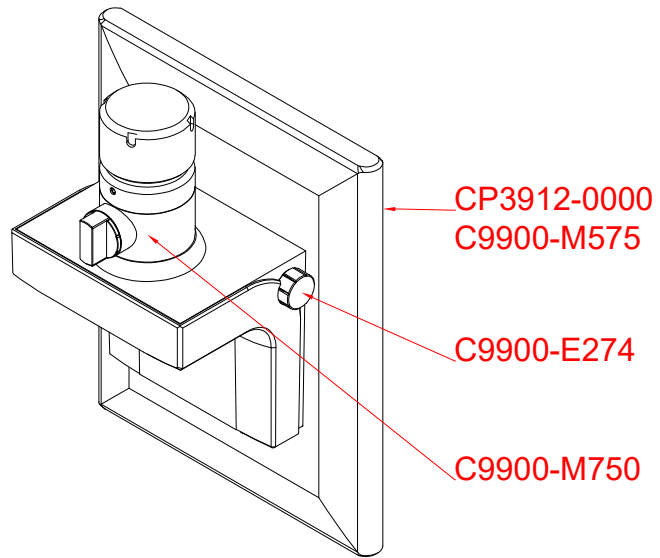

CP3912-0000
with
C9900-M750
C9900-E274

main dimensions and
fixing points

dimensions in mm

front view

side view

rear view

top view