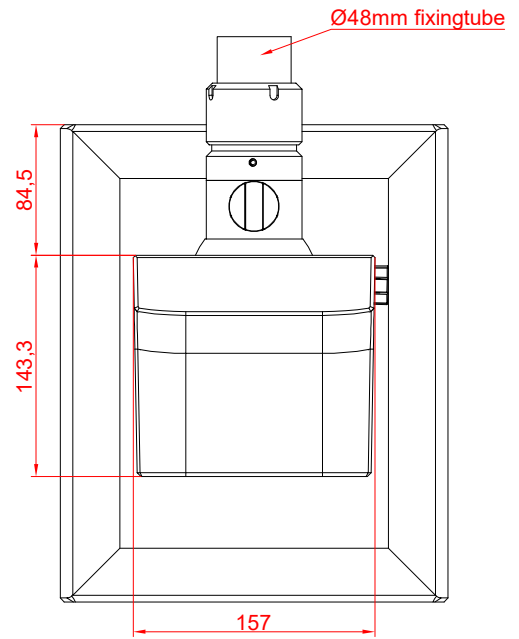

CP3912-0000
with
C9900-M750
C9900-E274

main dimensions and
fixing points

dimensions in mm

front view

side view

rear view

top view