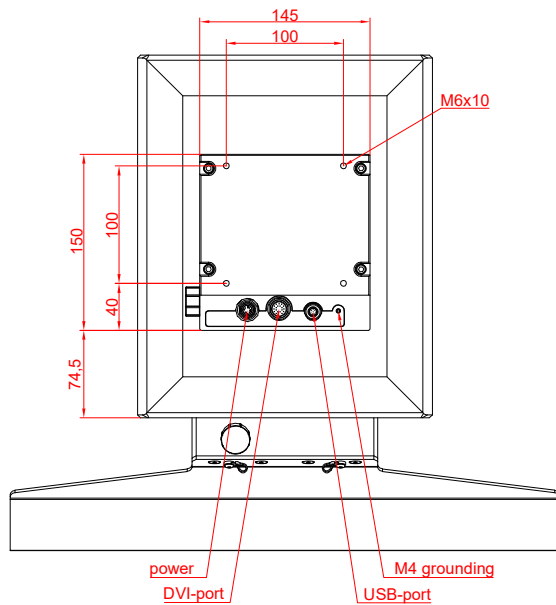

CP3912-0000  
 with  
 C9900-M575  
 C9900-M390  
 C9900-E274  
 C9900-M406

main dimensions and  
 fixing points

dimensions in mm

bottom view

rear view

side view

front view