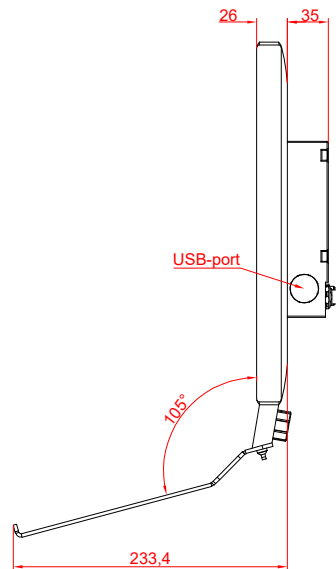

CP3912-0000  
 with  
 C9900-M575  
 C9900-M390  
 C9900-E274  
 C9900-M406

main dimensions and  
 fixing points

dimensions in mm

bottom view

rear view

side view

front view