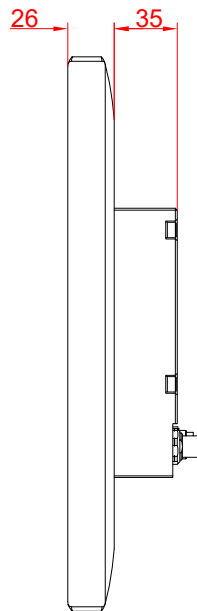

CP3912-0000
with
C9900-M575
C9900-M390

main dimensions and
fixing points

dimensions in mm

bottom view

rear view

side view

front view