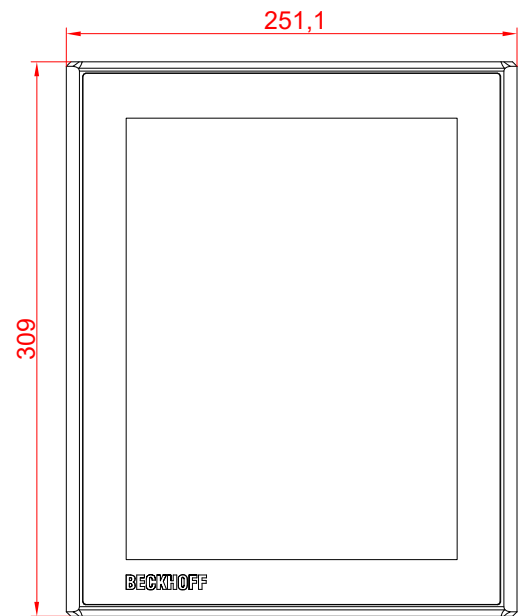

CP3912-0000
with
C9900-M575
C9900-M390

main dimensions and
fixing points

dimensions in mm

bottom view

rear view

side view

front view