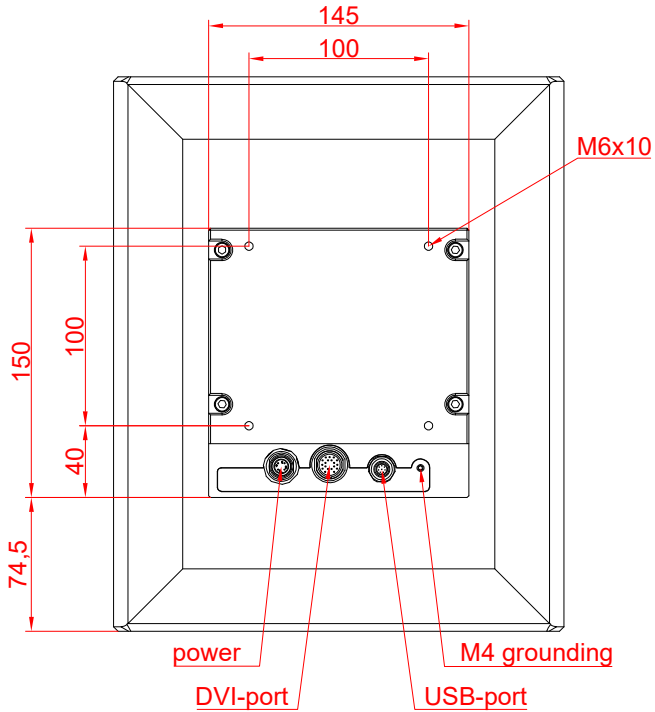

CP3912-0000
with
C9900-M575
C9900-M390

main dimensions and
fixing points

dimensions in mm

bottom view

rear view

side view

front view