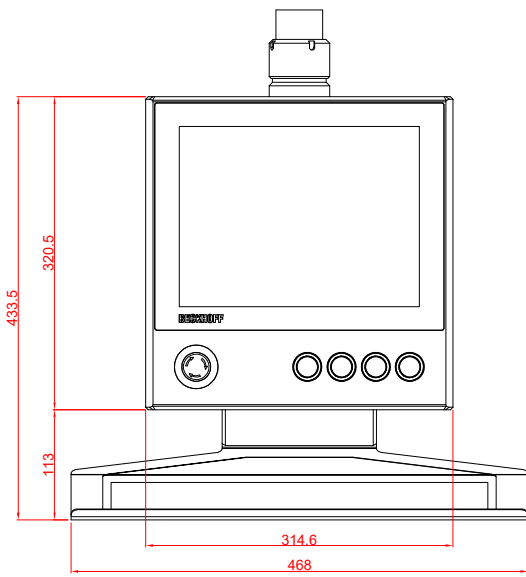

CP3912-0000
with
C9900-G022
C9900-M752
C9900-M406

main dimensions and
fixing points

dimensions in mm

front view

side view

rear view

top view