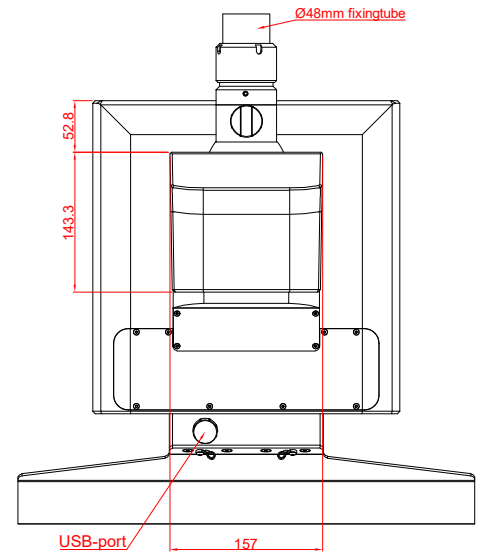

CP3912-0000
with
C9900-G022
C9900-M752
C9900-M406

main dimensions and
fixing points

dimensions in mm

front view

side view

rear view

top view