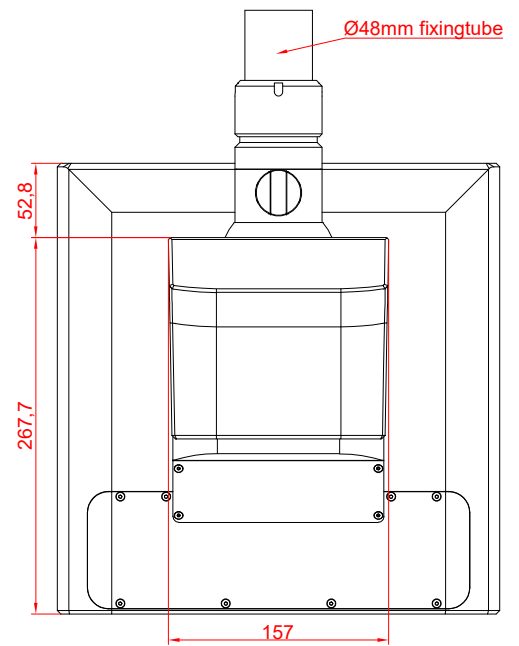

CP3912-0000
with
C9900-G022
C9900-M752

main dimensions and
fixing points

dimensions in mm

front view

side view

rear view

top view