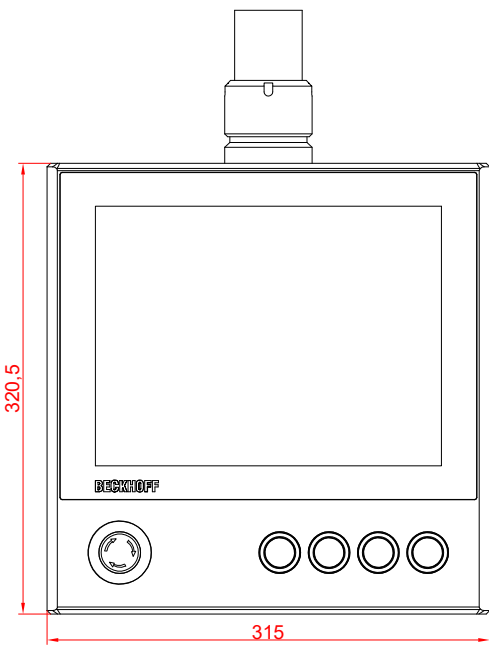

CP3912-0000
with
C9900-G022
C9900-M752

main dimensions and
fixing points

dimensions in mm

front view

side view

rear view

top view