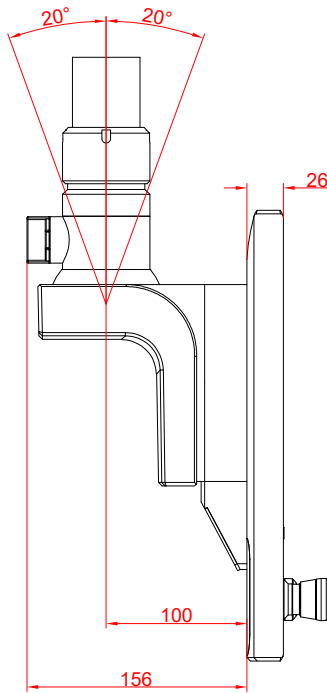

CP3912-0000
with
C9900-G022
C9900-M752

main dimensions and
fixing points

dimensions in mm

front view

side view

rear view

top view