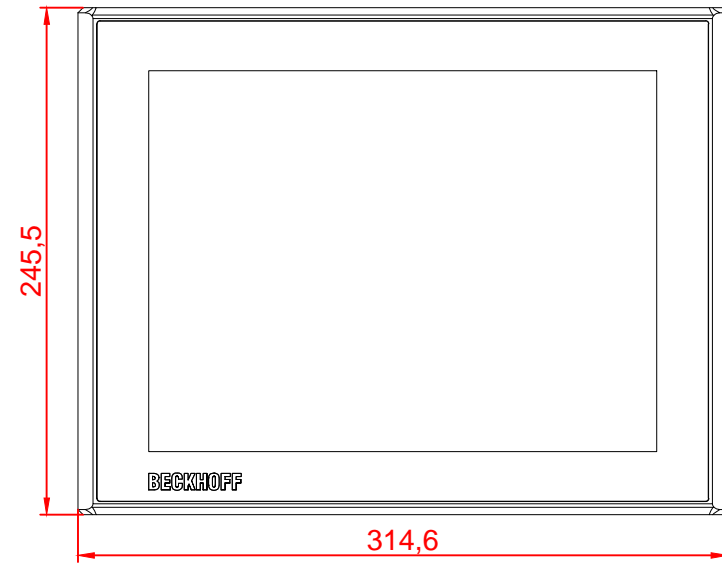

CP3912-0010

main dimensions and
fixing points

dimensions in mm

bottom view

rear view

right view

front view