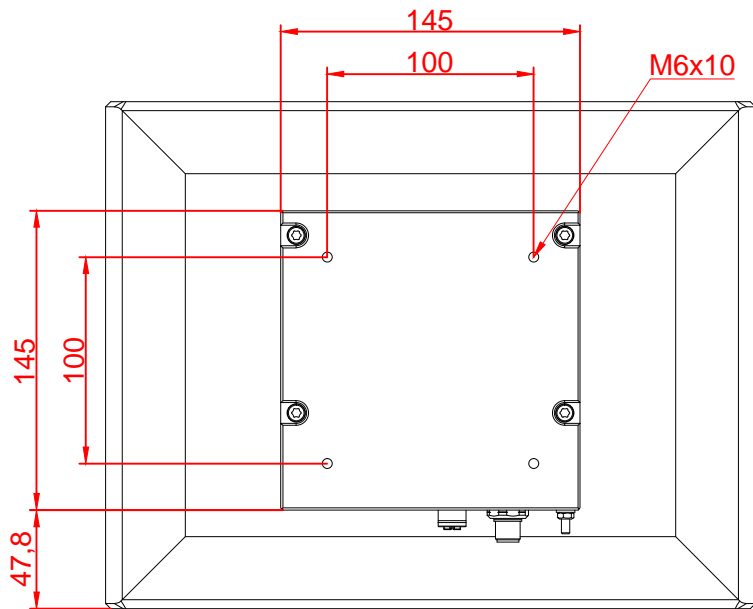

CP3912-0010

main dimensions and
fixing points

dimensions in mm

bottom view

rear view

right view

front view