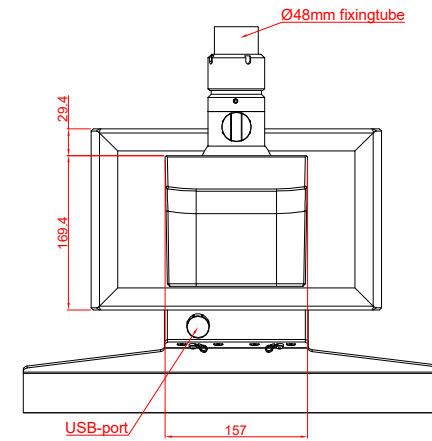

CP3911-0000
with
C9900-M750
C9900-M406

main dimensions and
fixing points

dimensions in mm

front view

side view

rear view

top view