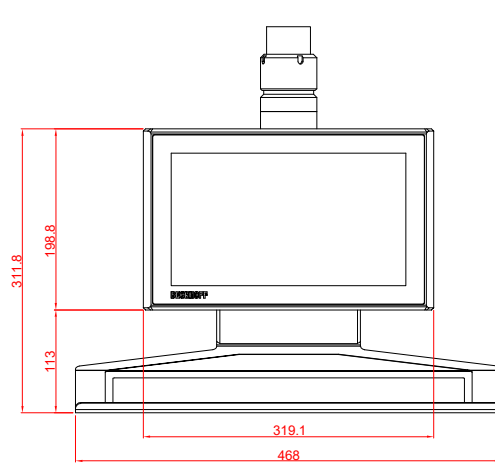

CP3911-0000
with
C9900-M750
C9900-M406

main dimensions and
fixing points

dimensions in mm

front view

side view

rear view

top view