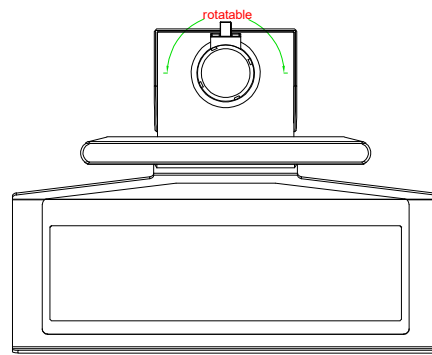

CP3911-0000
with
C9900-M750
C9900-M406

main dimensions and
fixing points

dimensions in mm

front view

side view

rear view

top view