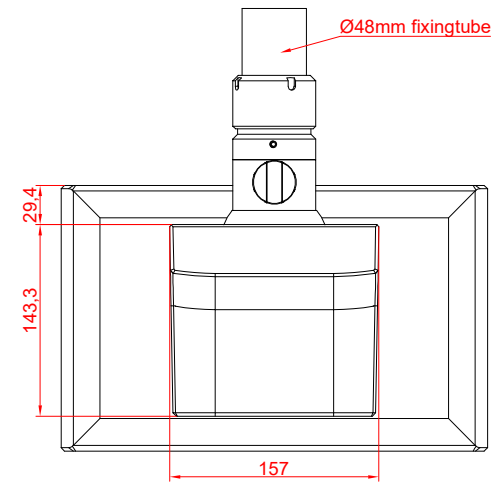

CP3911-0000
with
C9900-M750

main dimensions and
fixing points

dimensions in mm

front view

side view

rear view

top view