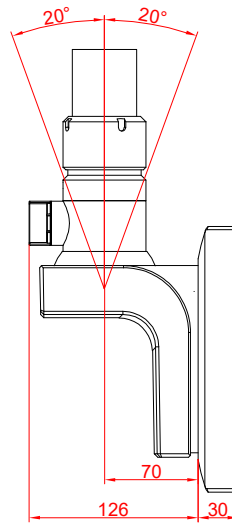

CP3911-0000
with
C9900-M750

main dimensions and
fixing points

dimensions in mm

front view

side view

rear view

top view