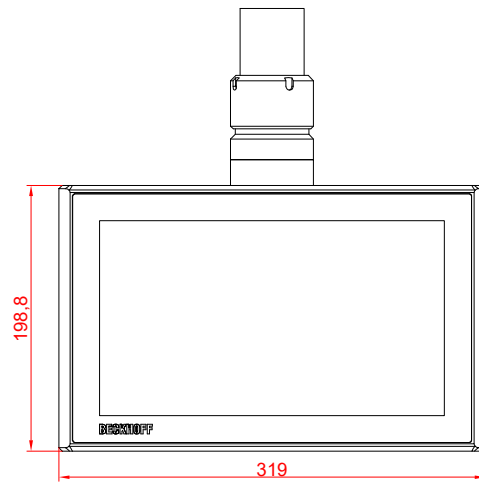

CP3911-0000
with
C9900-M750

main dimensions and
fixing points

dimensions in mm

front view

side view

rear view

top view