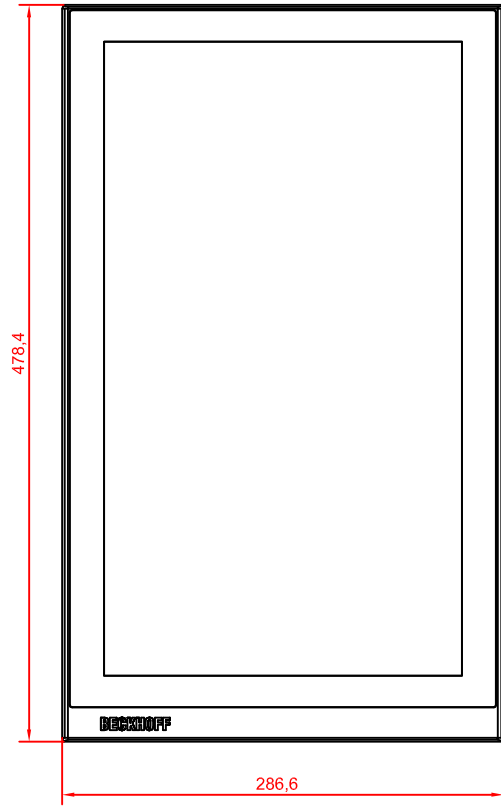

bottom view

front view

left view

cut out dimensions: 467,5mm x 276mm

rear view

CP2918 - Portrait
main dimensions

dimensions in mm