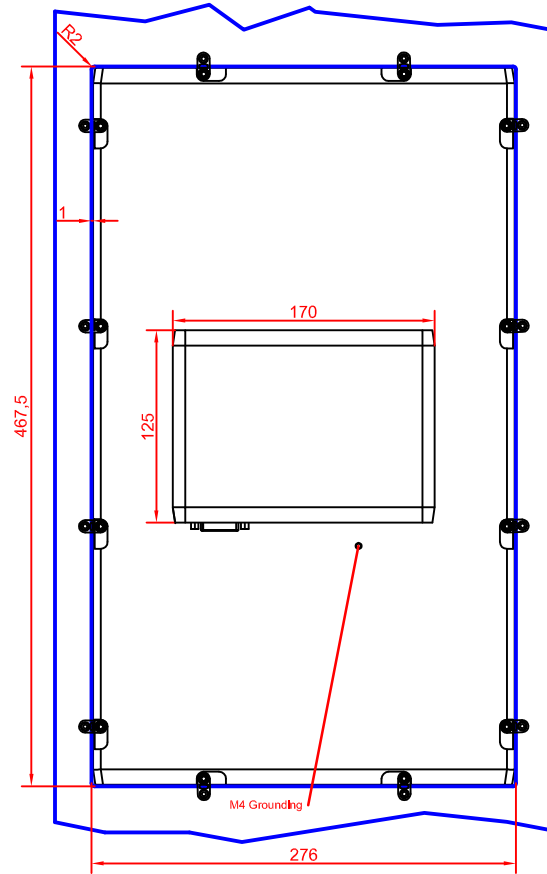

bottom view

front view

left view

cut out dimensions: 467,5mm x 276mm

rear view

CP2918 - Portrait
main dimensions

dimensions in mm