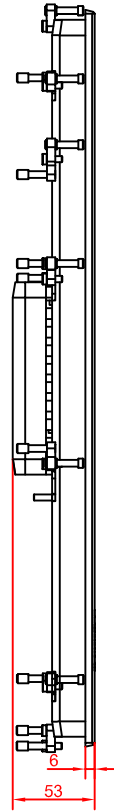

bottom view

front view

left view

cut out dimensions: 467,5mm x 276mm

rear view

CP2918 - Portrait
main dimensions

dimensions in mm