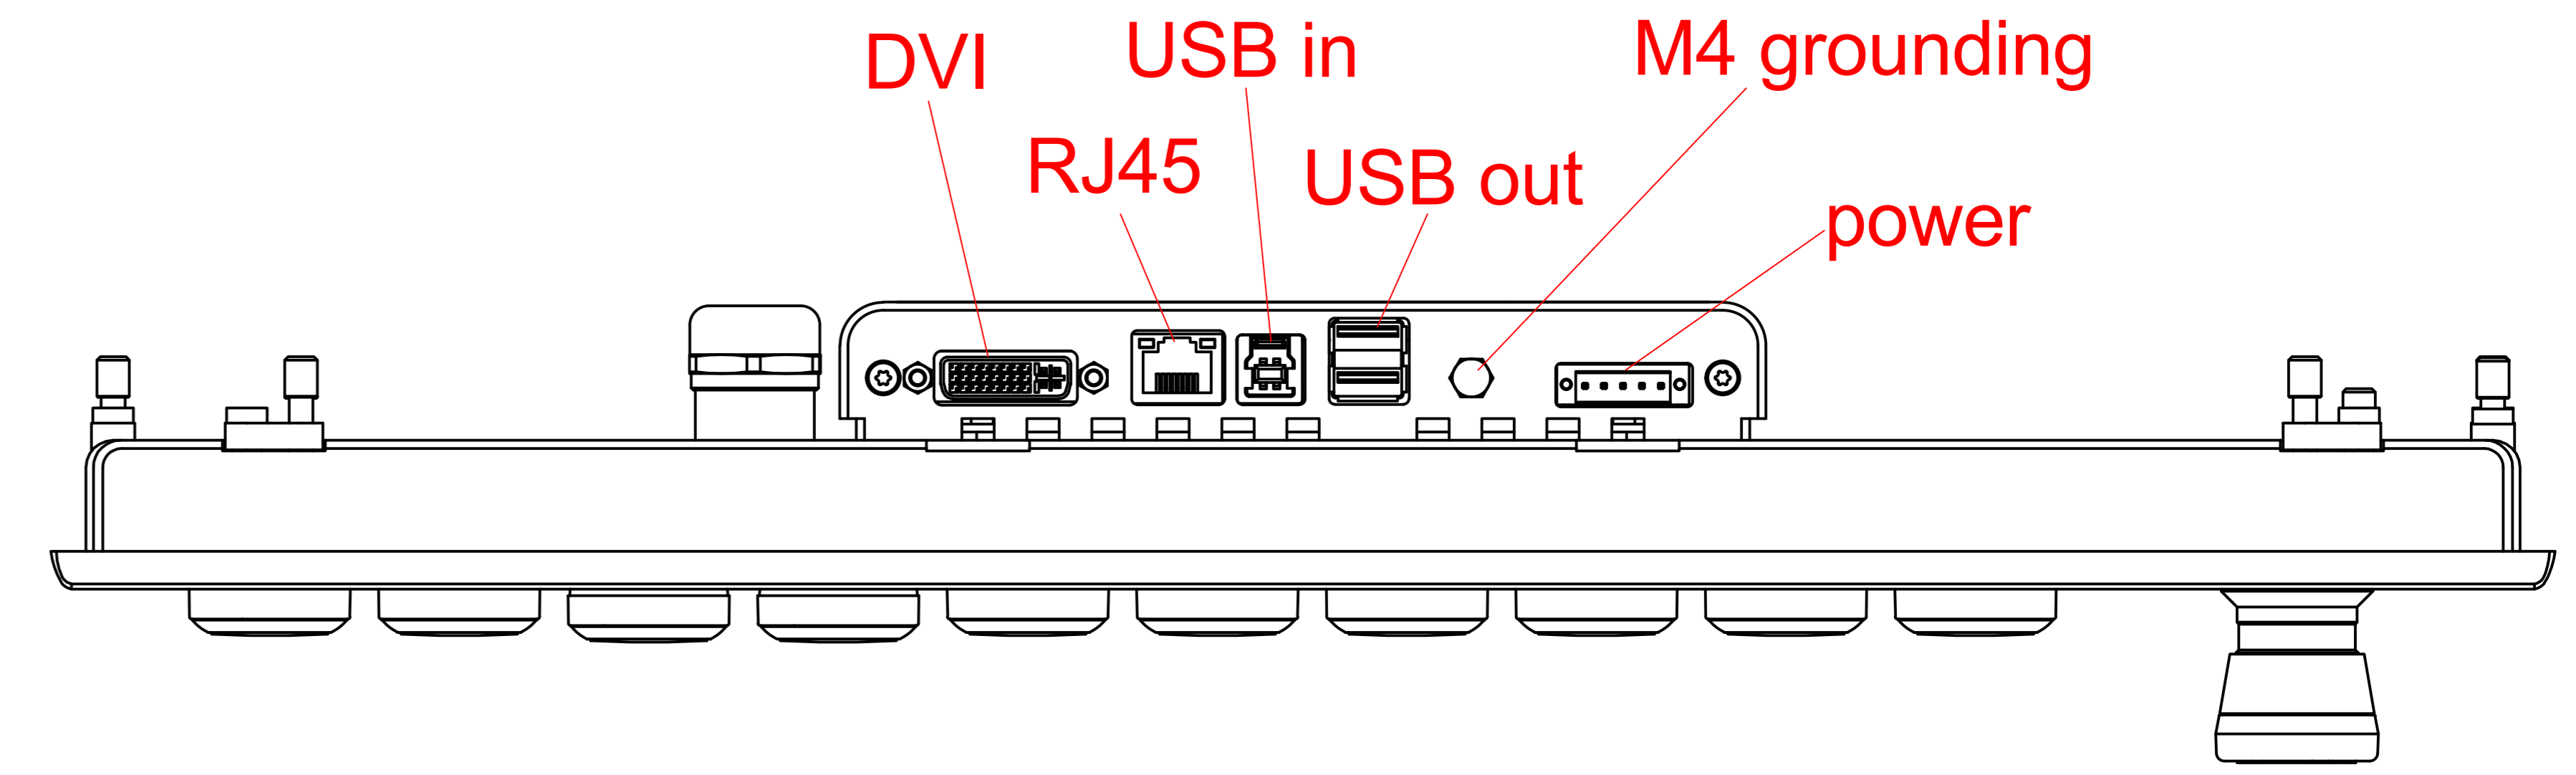

CP2918 G005
main dimensions and
fixing points

dimensions in mm

bottom view

front view

left view

cut out dimensions: 355.9mm x 451.4mm
rear view