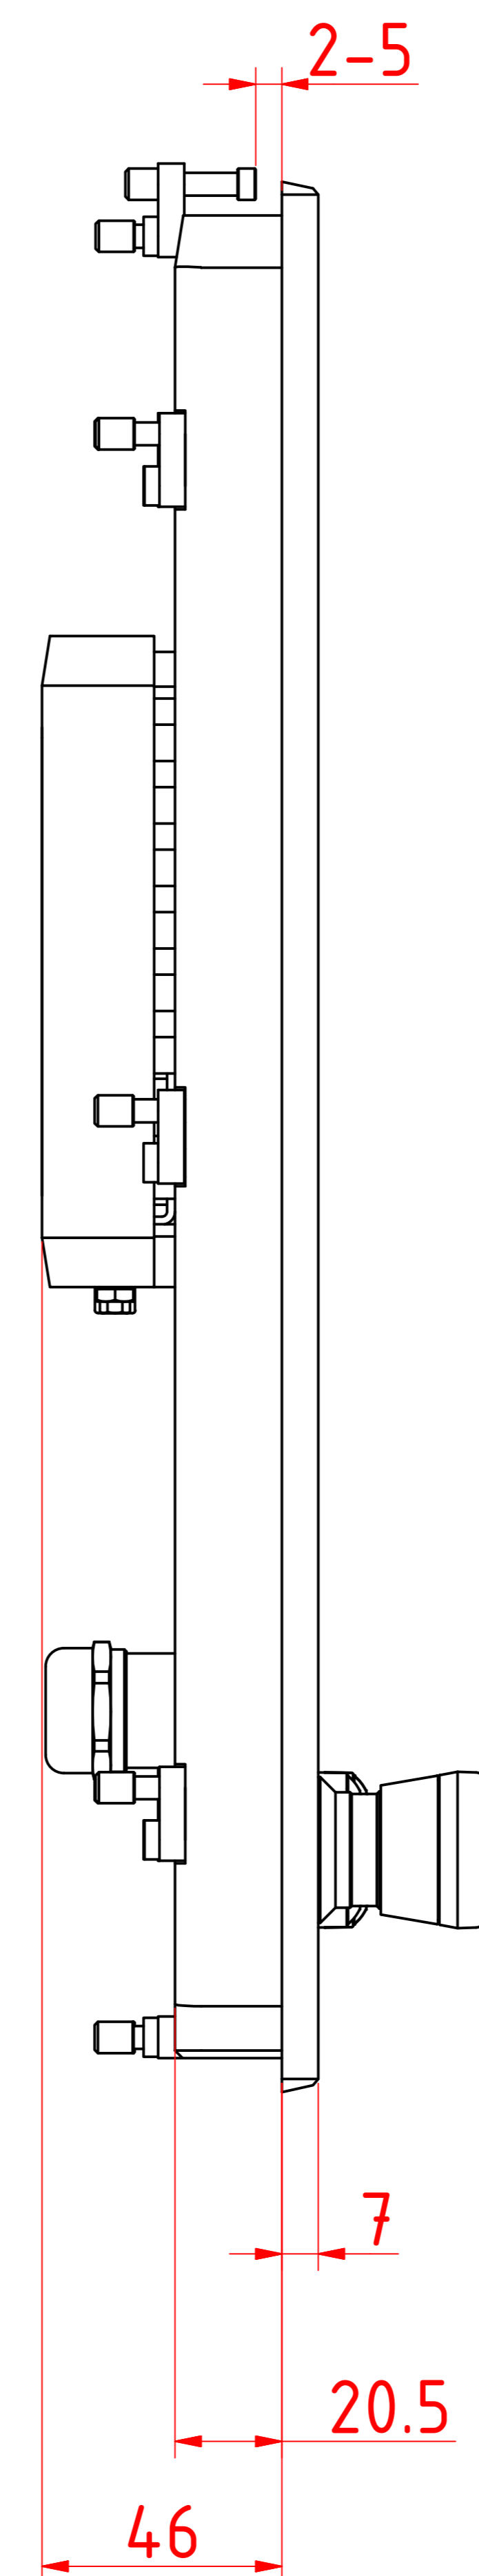

CP2918 G005
main dimensions and
fixing points

dimensions in mm

bottom view

front view

left view

cut out dimensions: 355.9mm x 451.4mm
rear view