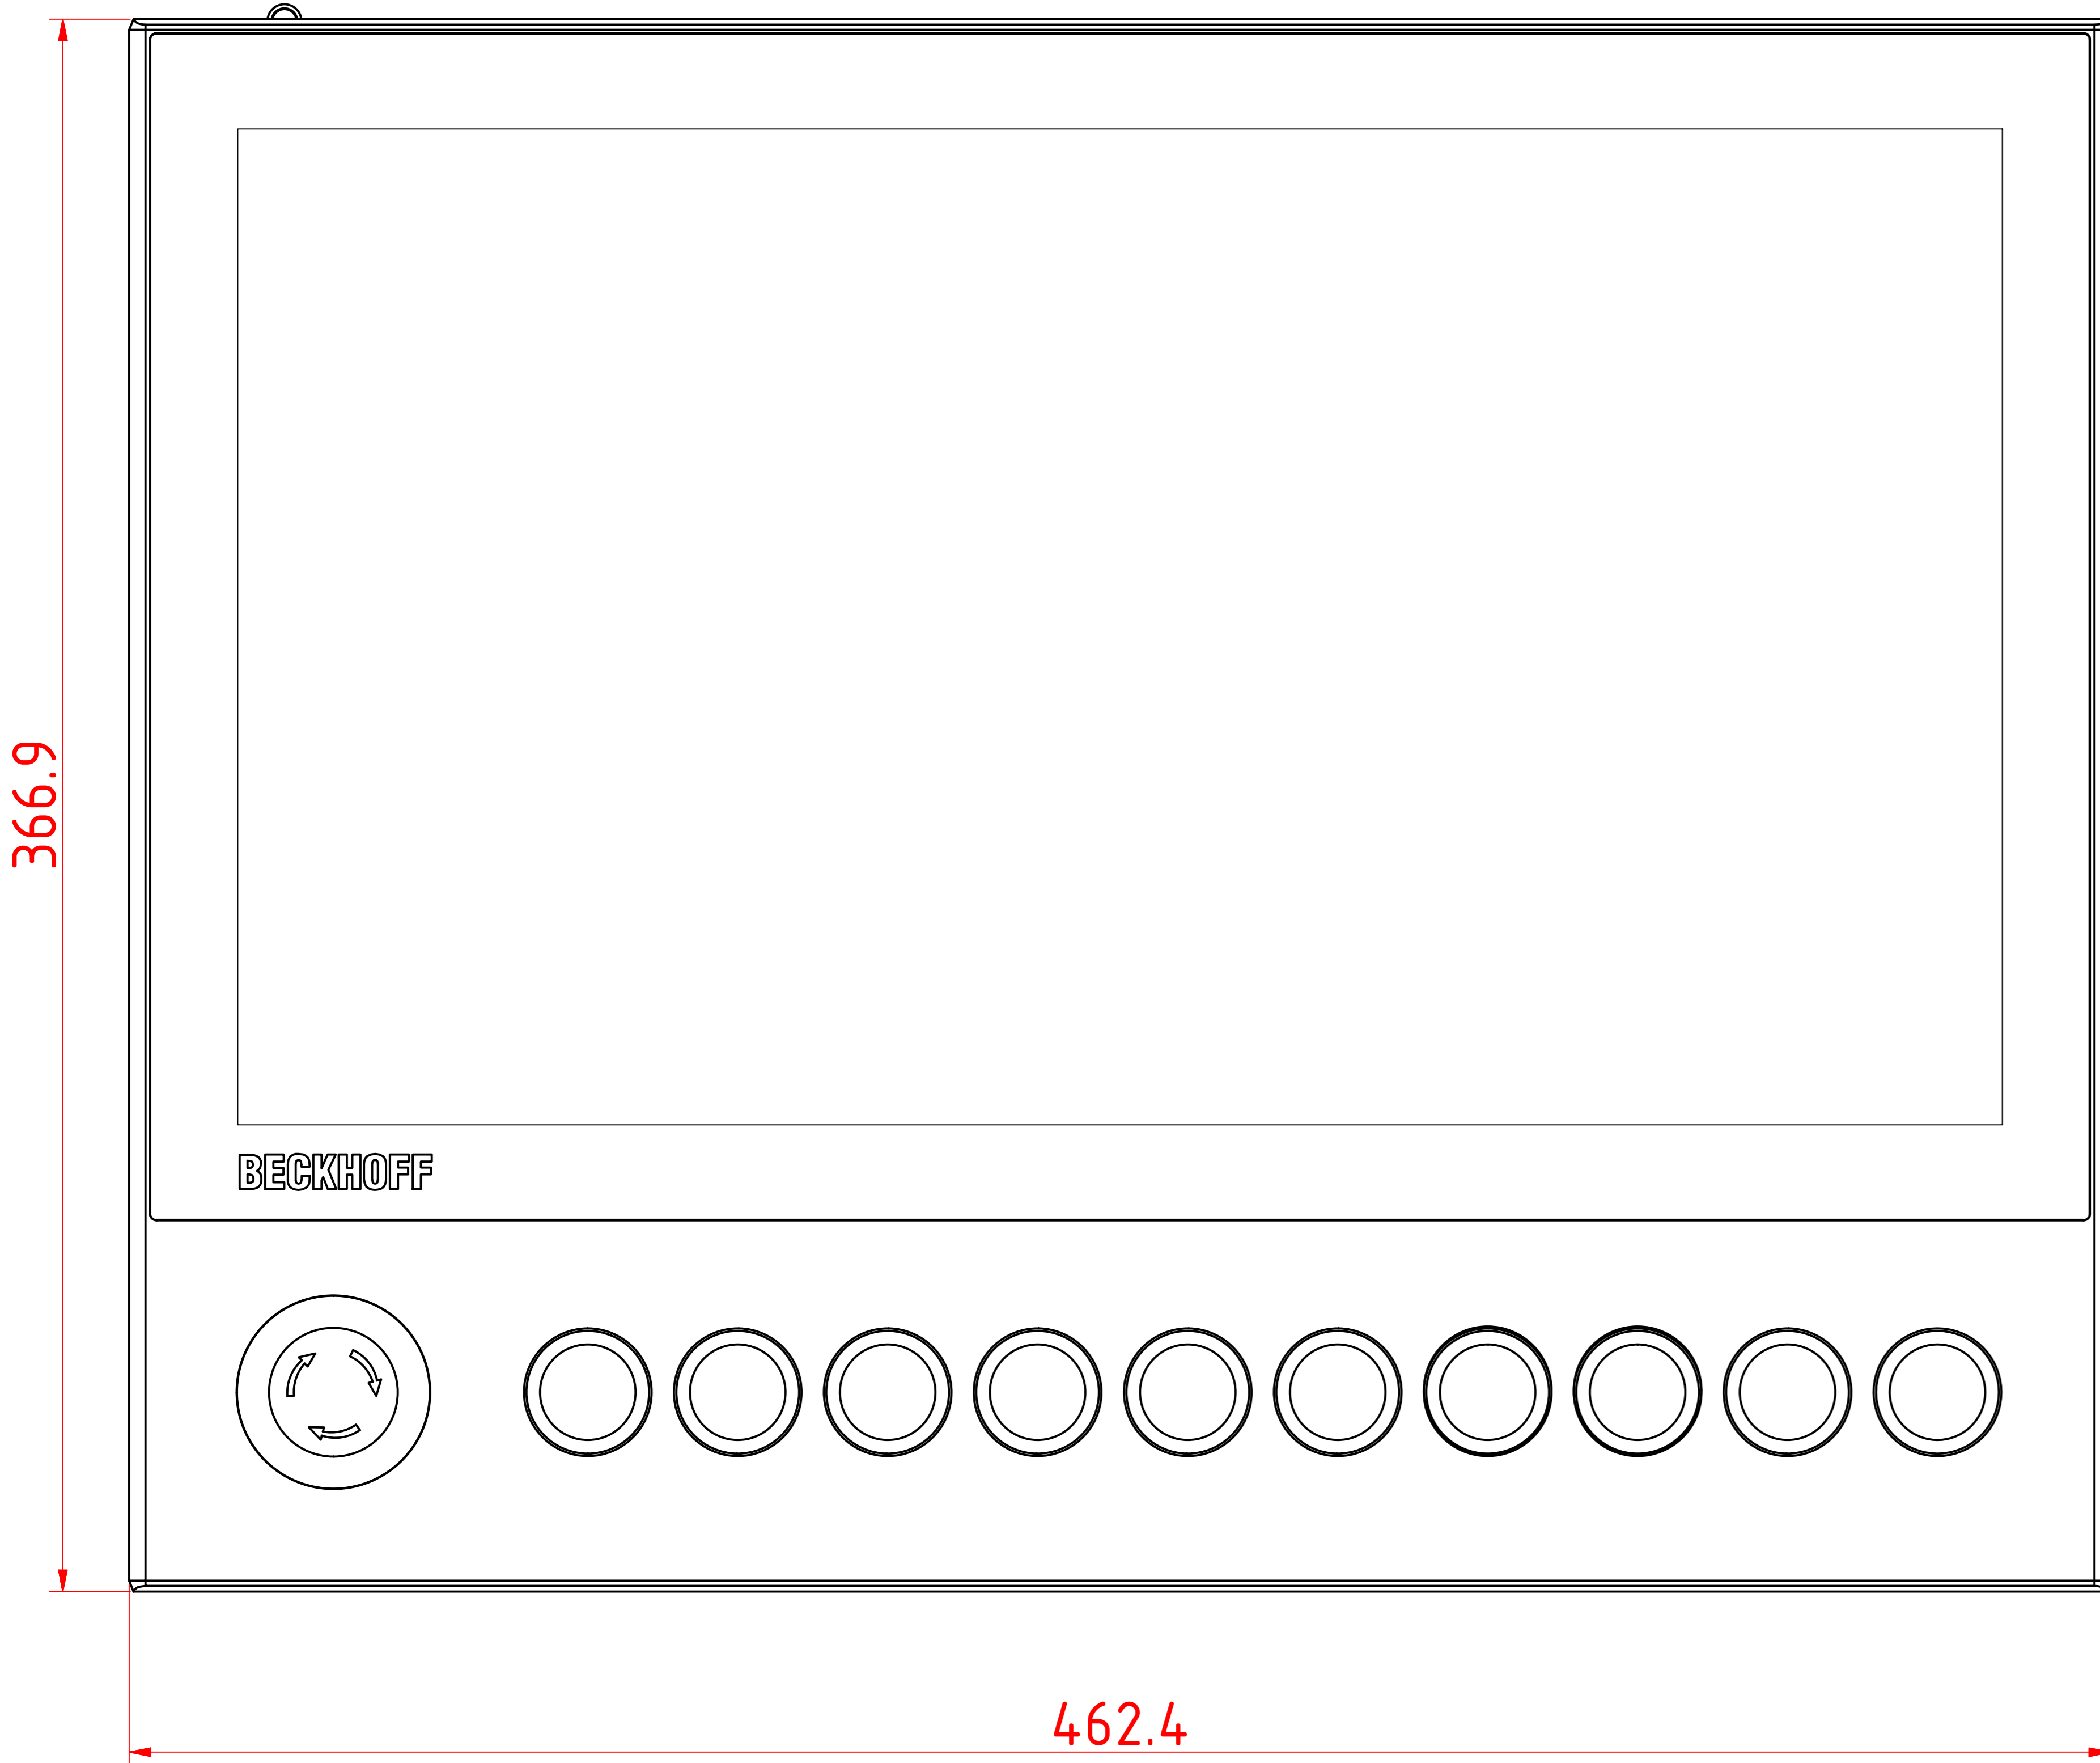

CP2918 G005
main dimensions and
fixing points

dimensions in mm

bottom view

front view

left view

cut out dimensions: 355.9mm x 451.4mm
rear view