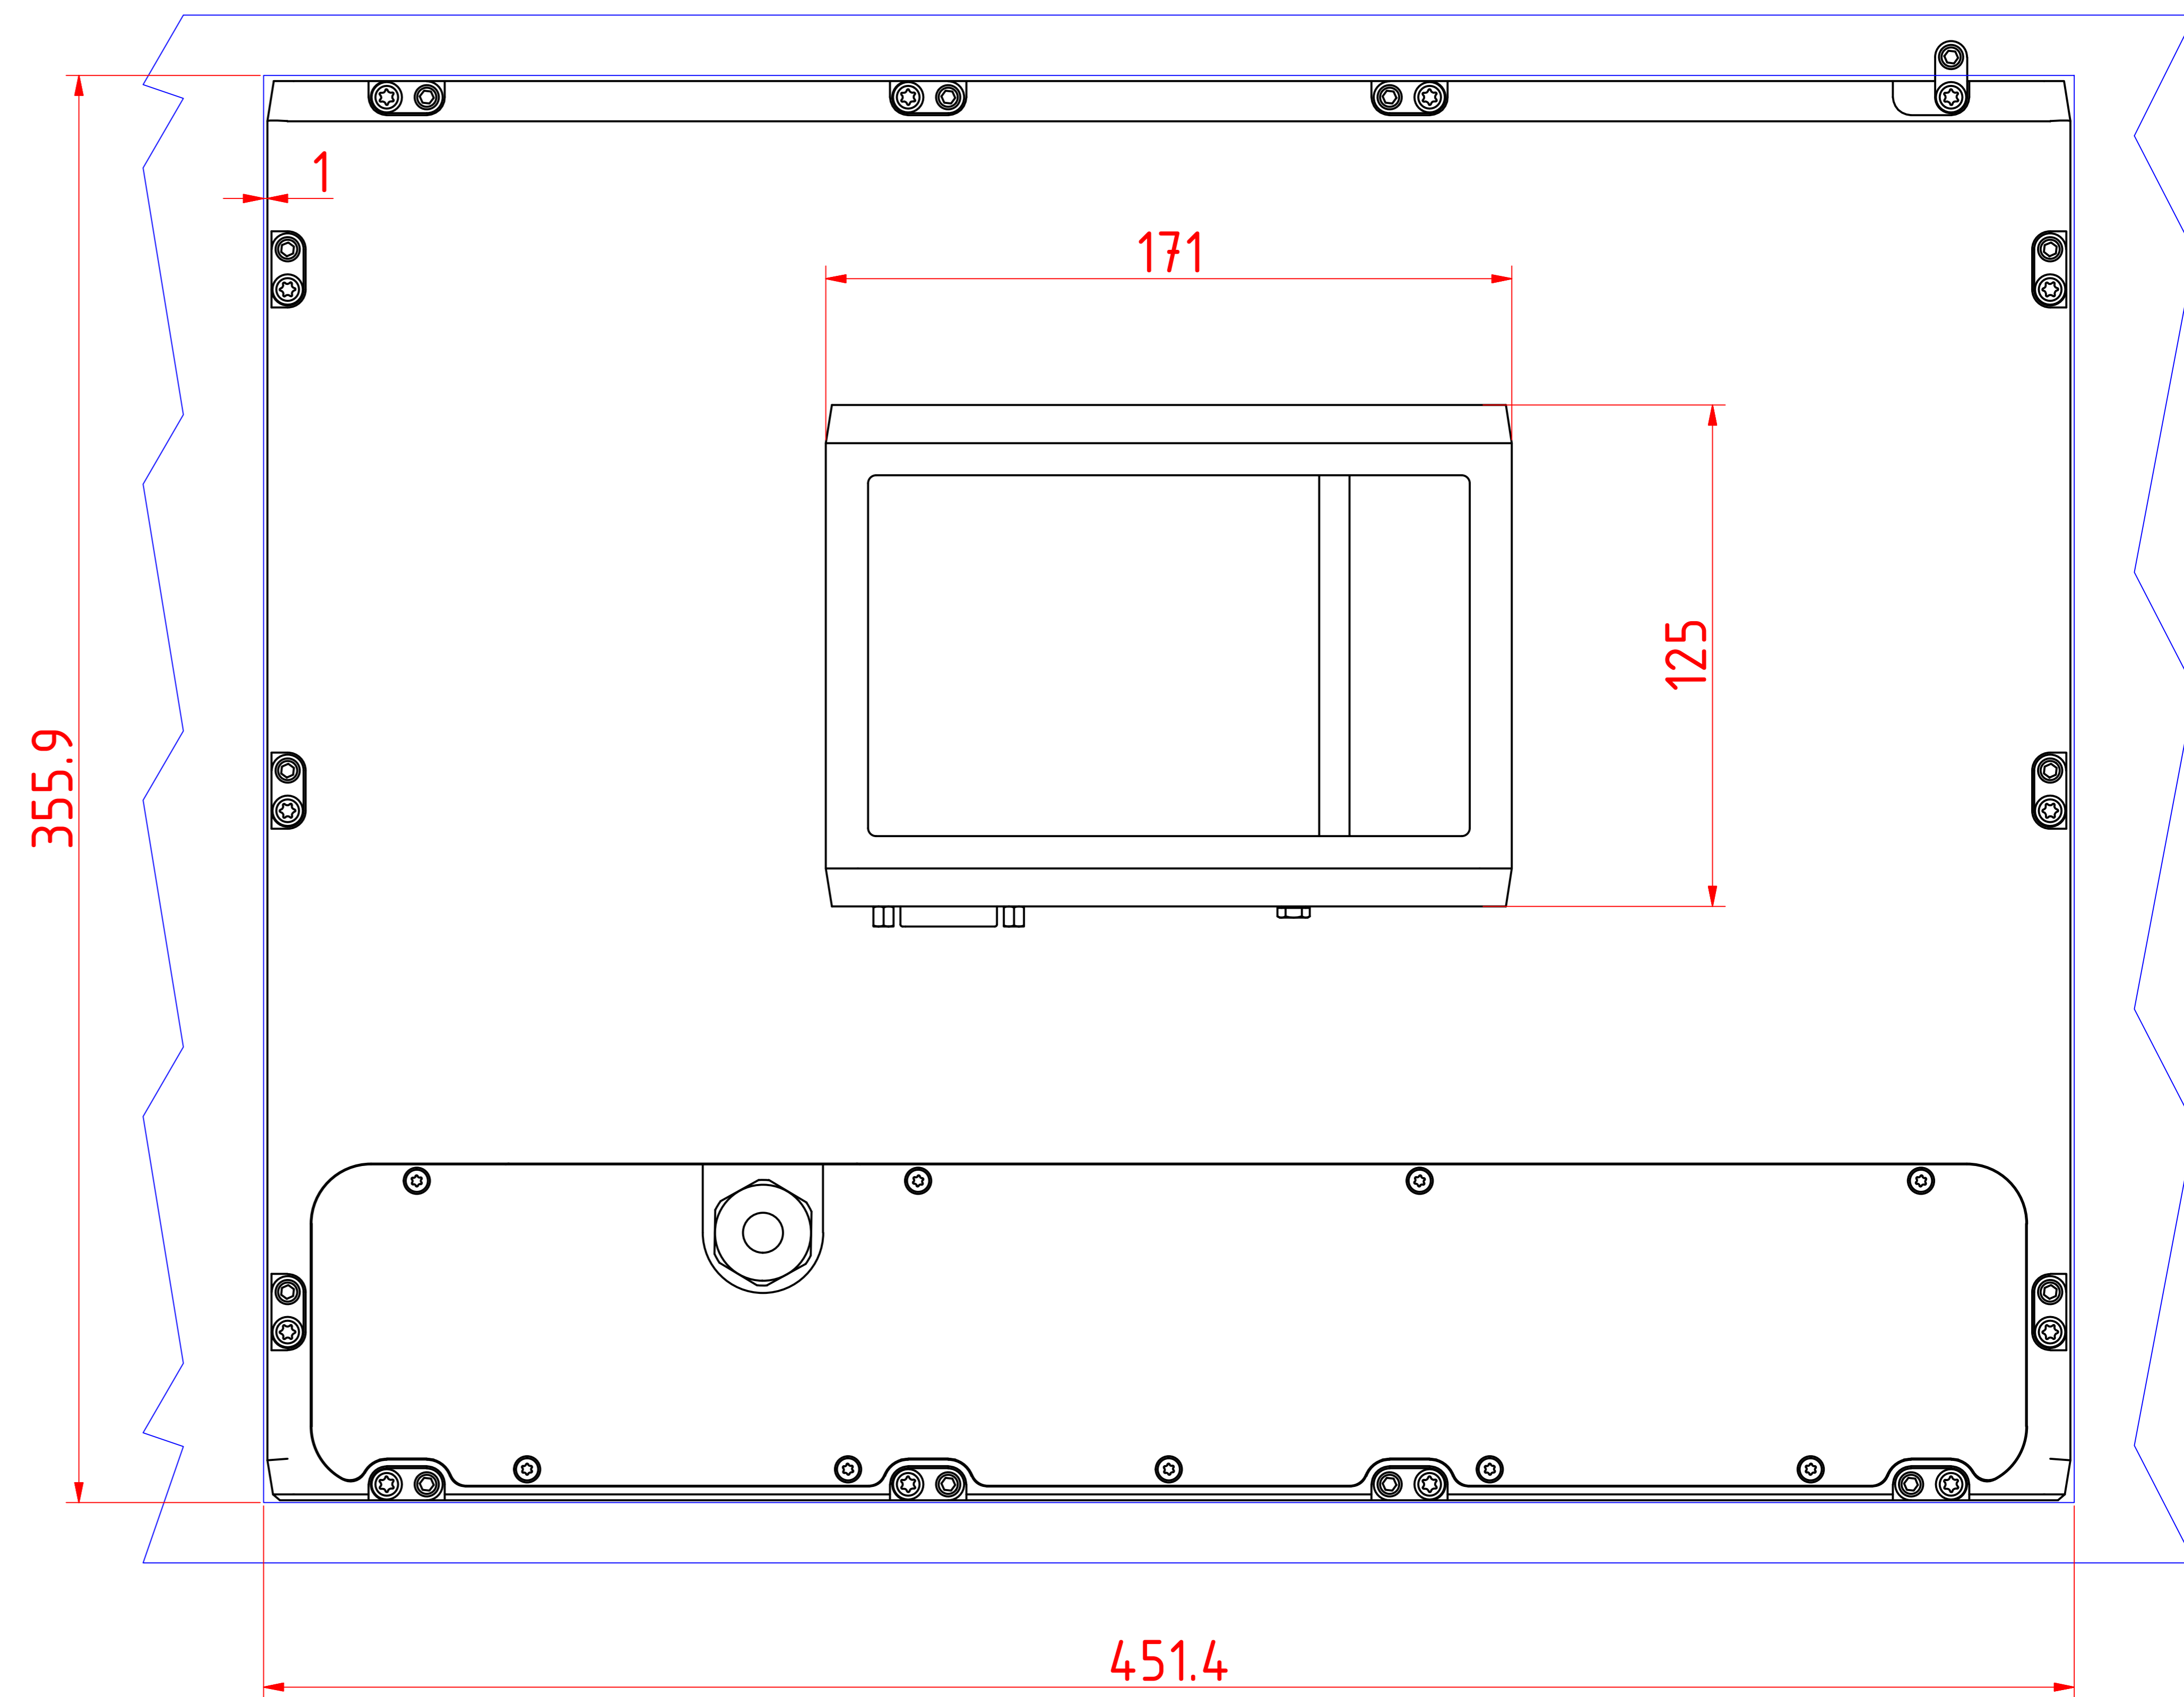

CP2918 G005
main dimensions and
fixing points

dimensions in mm

bottom view

front view

left view

cut out dimensions: 355.9mm x 451.4mm
rear view