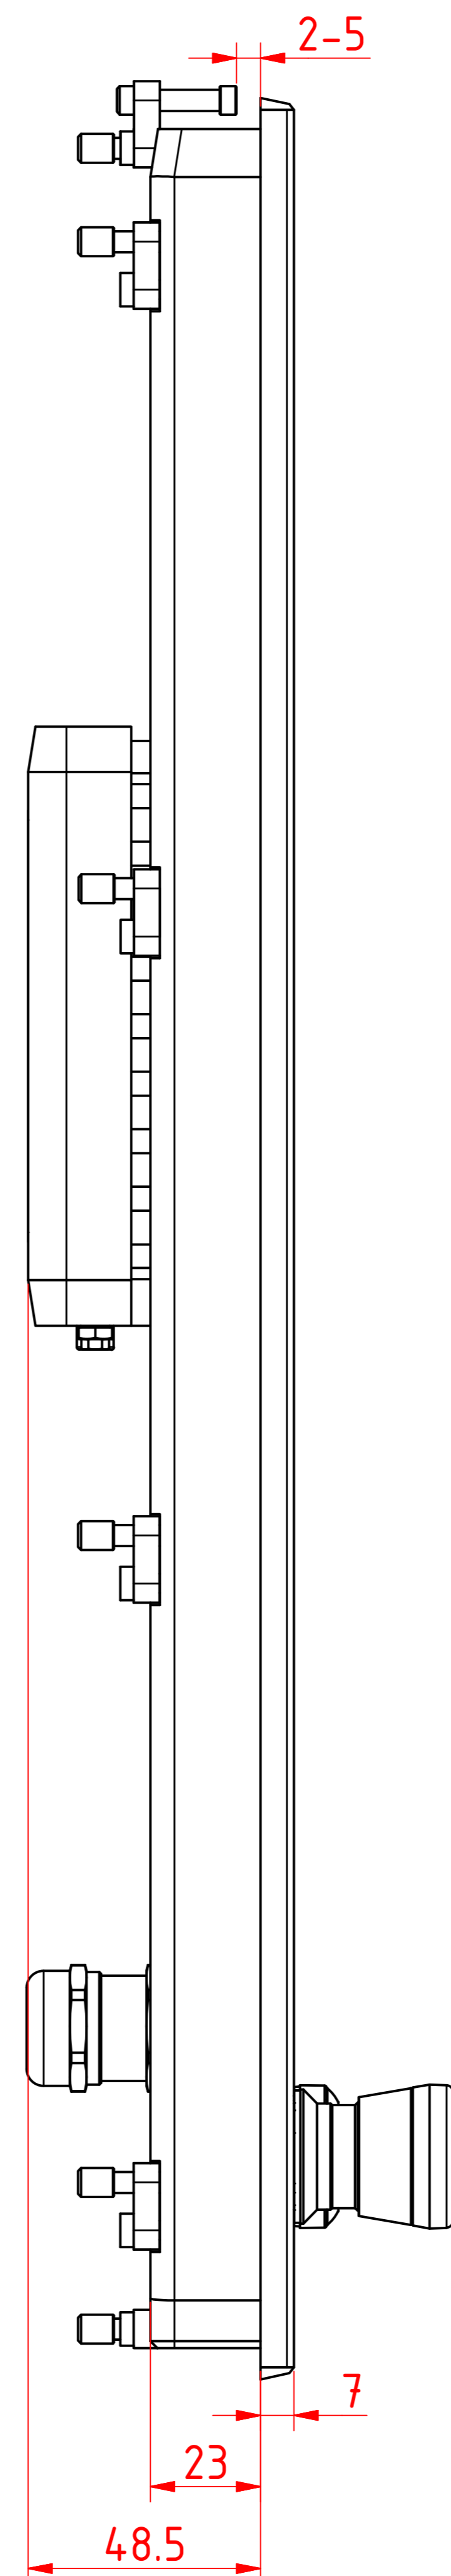

CP2916-G014

main dimensions and
fixing points
dimensions in mm

front view

left view

cut out dimensions: 465.1mm x 236.9mm
rear view