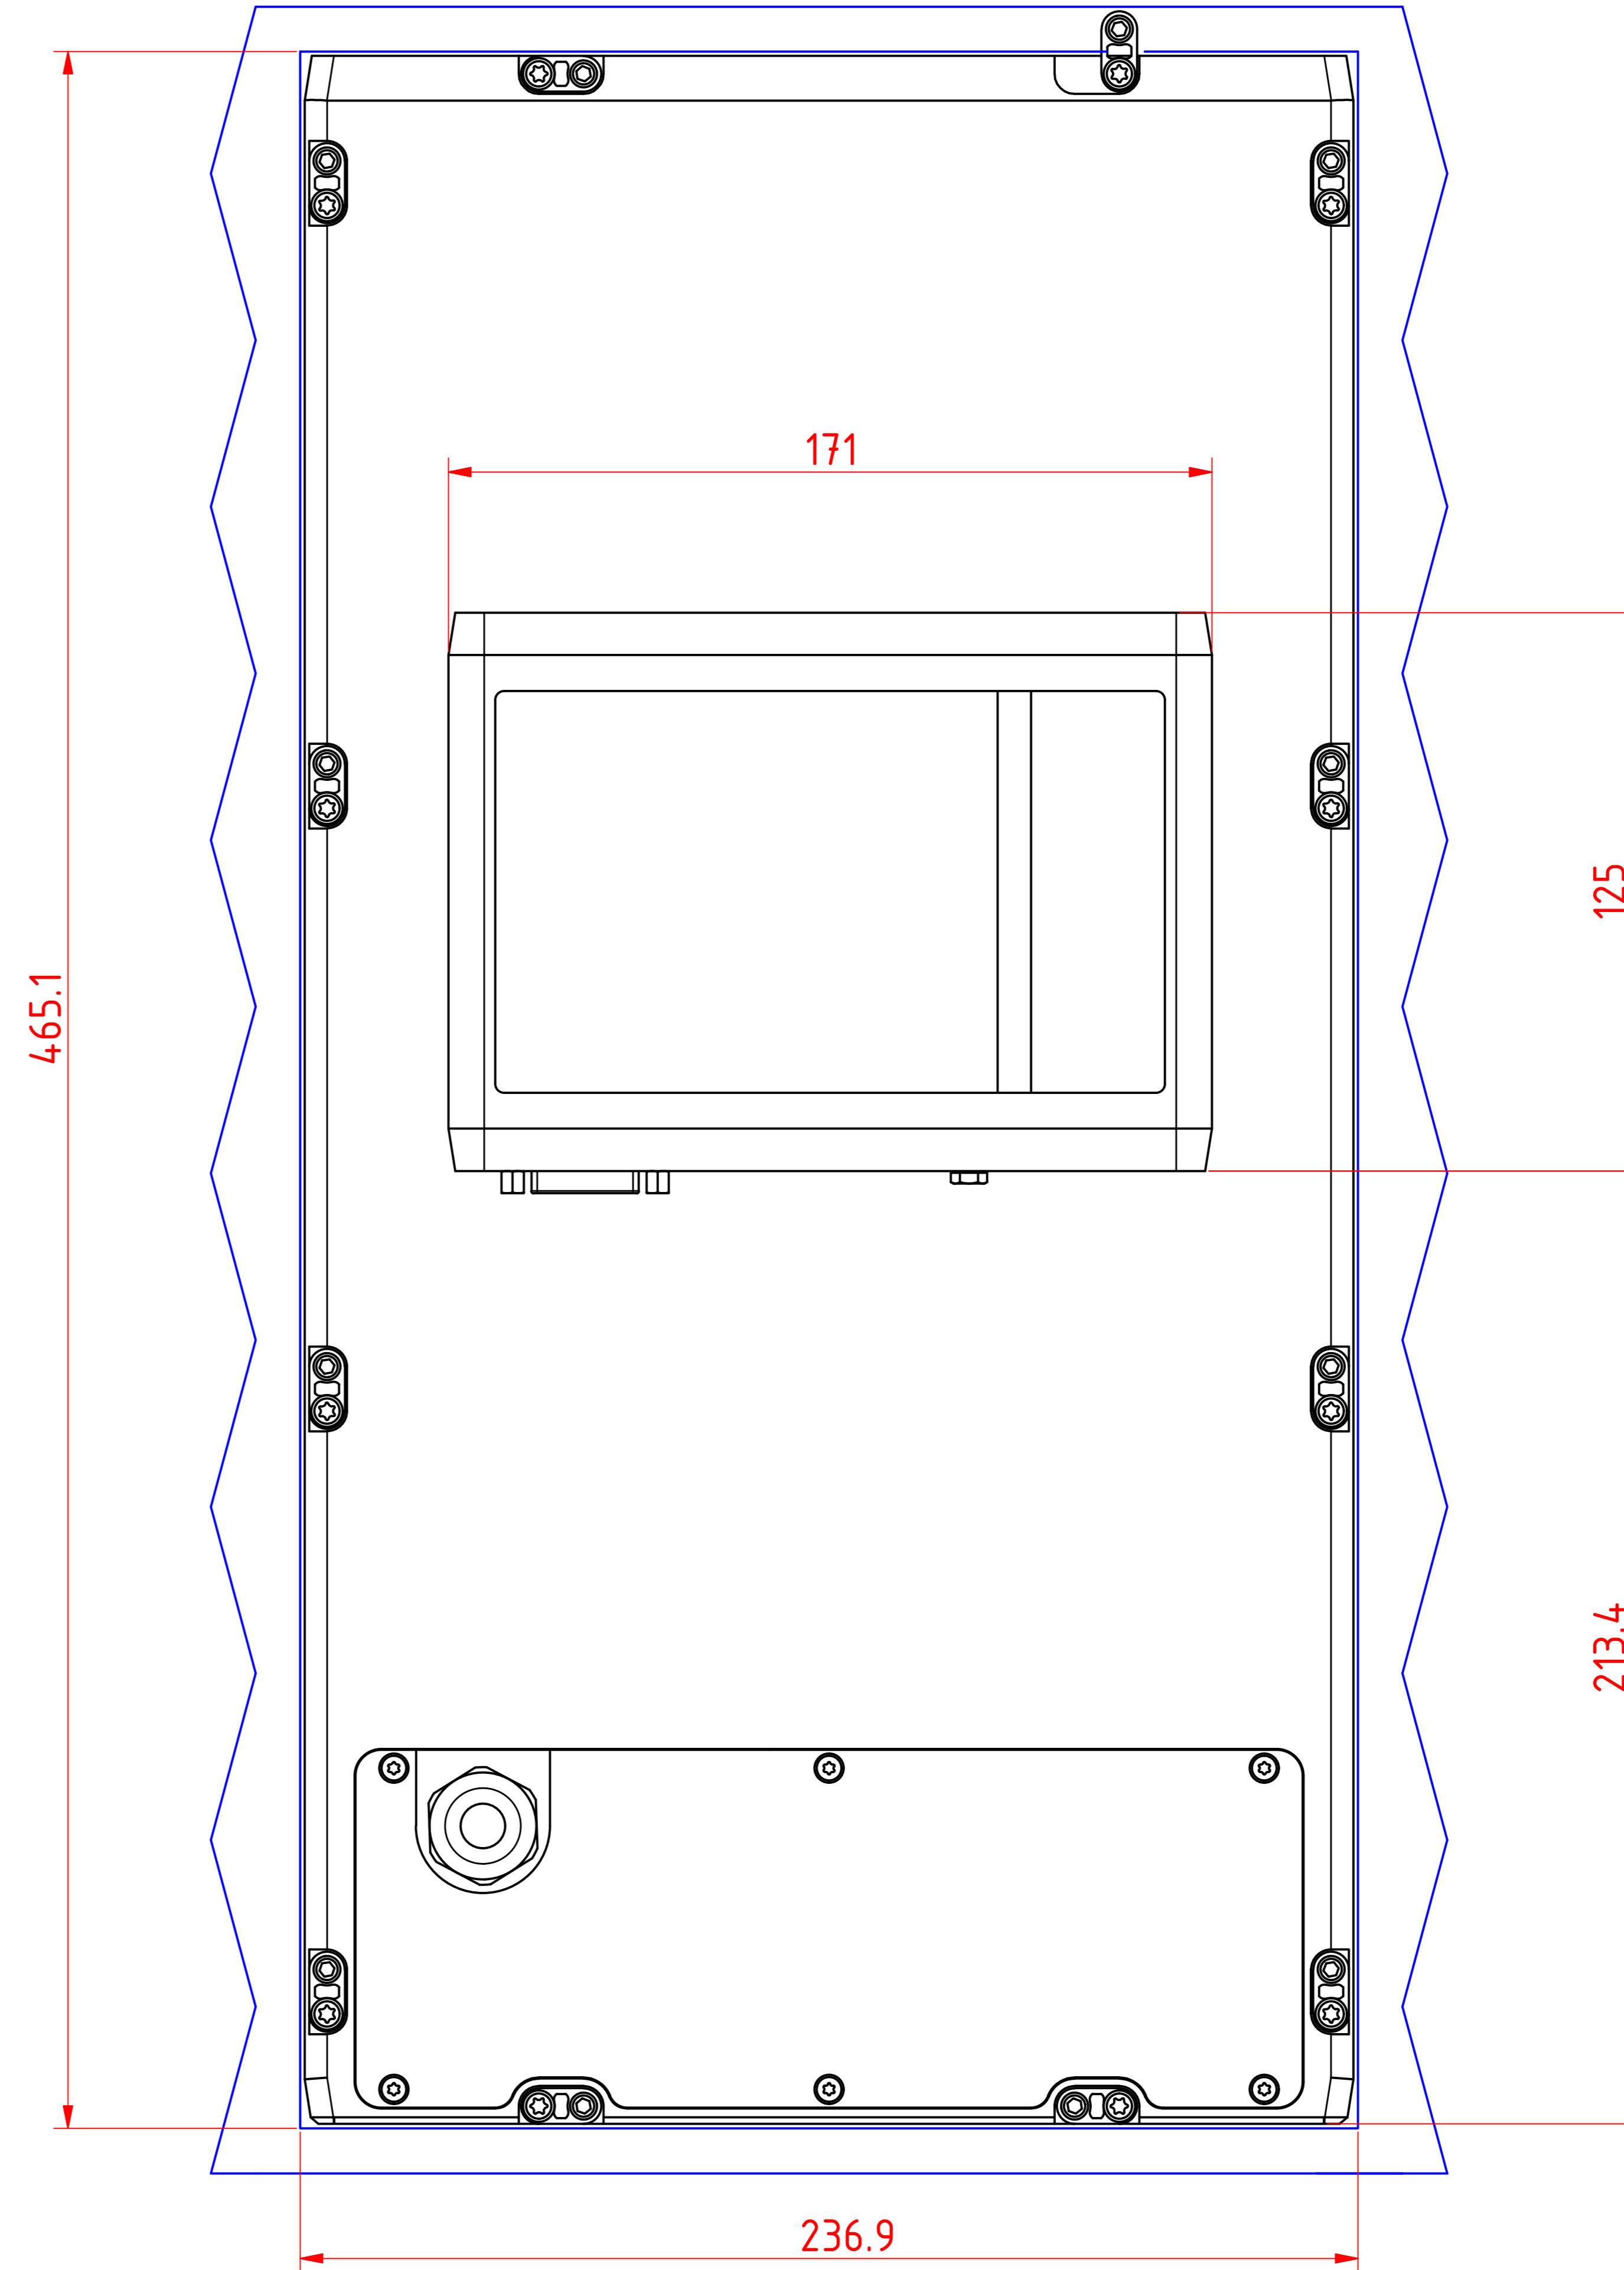

CP2916-G014

main dimensions and
fixing points
dimensions in mm

front view

left view

cut out dimensions: 465.1mm x 236.9mm
rear view