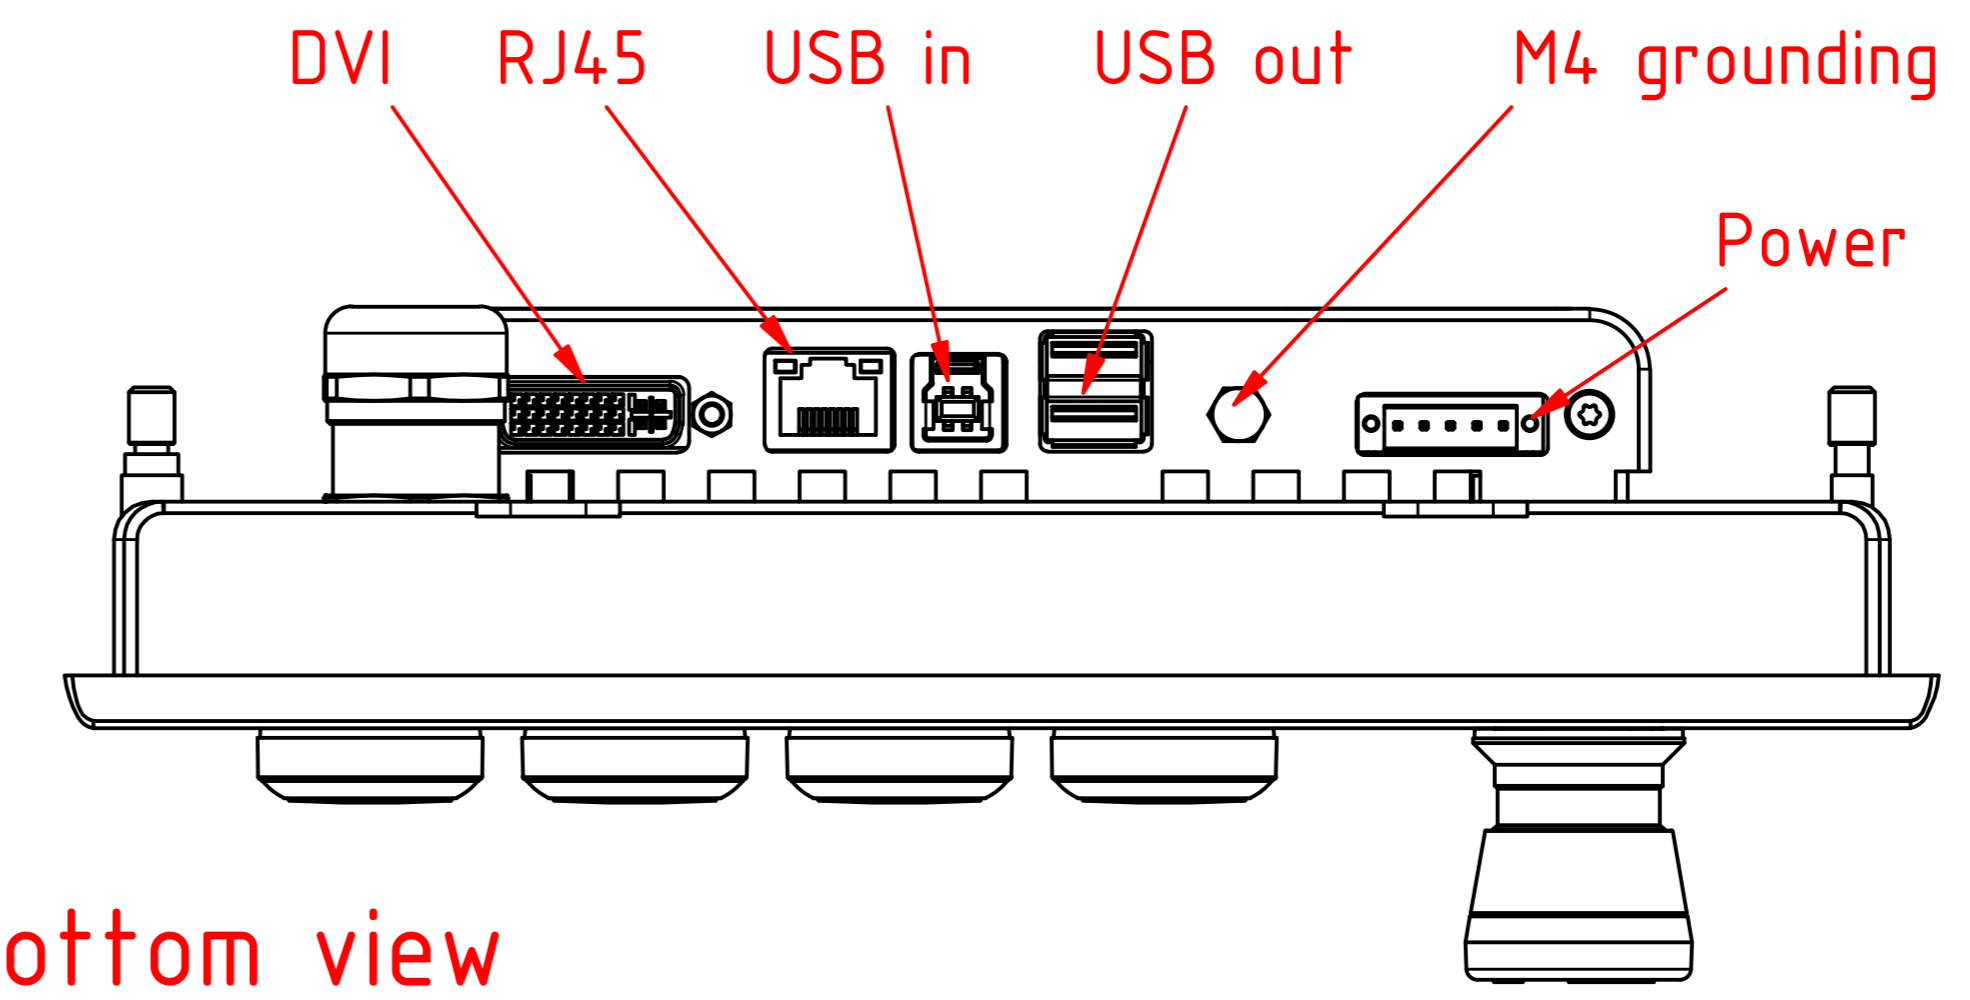

CP2916-G014

main dimensions and
fixing points
dimensions in mm

front view

left view

cut out dimensions: 465.1mm x 236.9mm
rear view