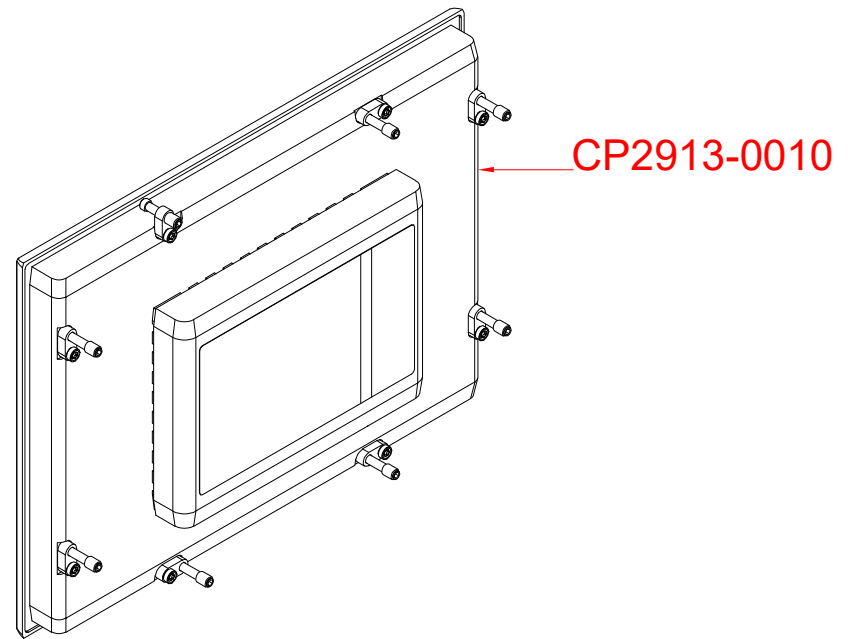

CP2913-0010

main dimensions and
fixing points

dimensions in mm

bottom view

cut out dimensions: 216mm x 297,5mm

rear view

side view

front view