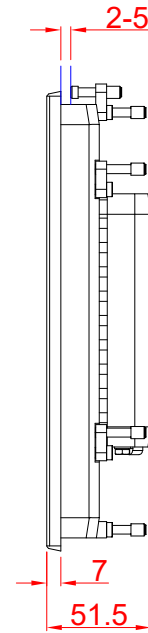

CP2913-0010

main dimensions and
fixing points

dimensions in mm

bottom view

cut out dimensions: 216mm x 297,5mm

rear view

side view

front view