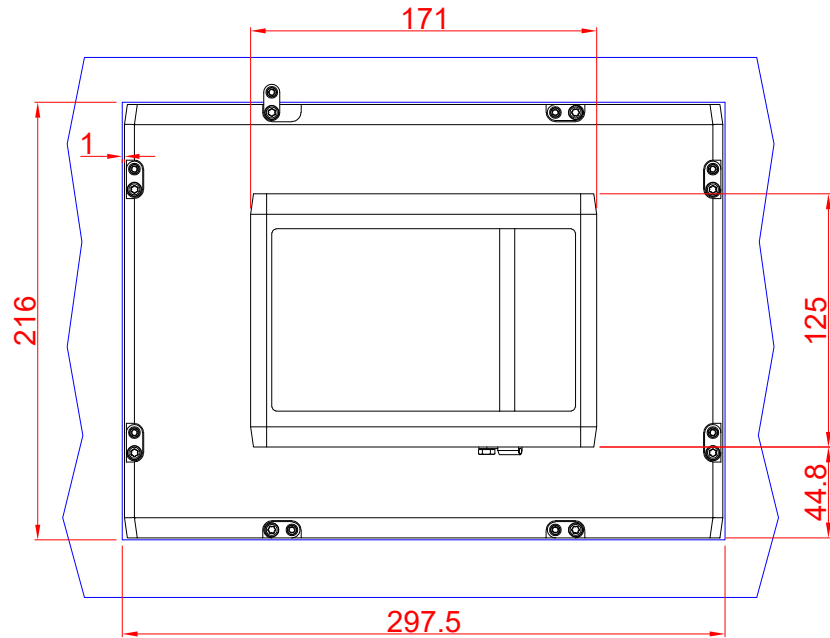

CP2913-0010

main dimensions and
fixing points

dimensions in mm

bottom view

cut out dimensions: 216mm x 297,5mm

rear view

side view

front view