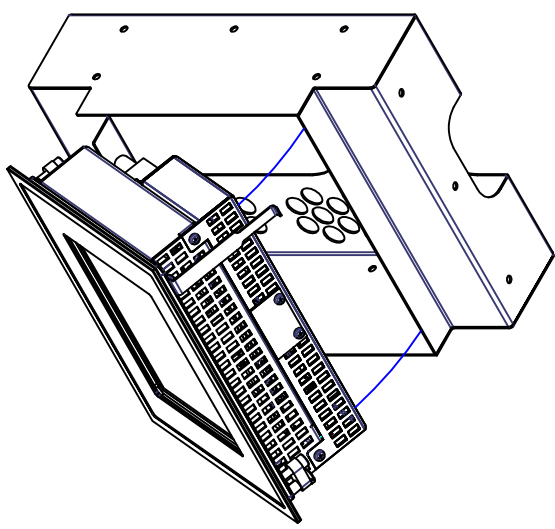

front view

top view

left view

CP6608-0001 + mounting frame C9900-M298

main dimensions and
fixing points

dimensions in mm