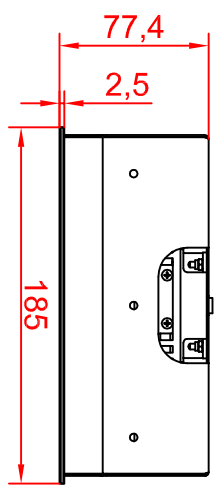

front view

top view

left view

CP6608-0001 + mounting frame C9900-M298

main dimensions and
fixing points

dimensions in mm