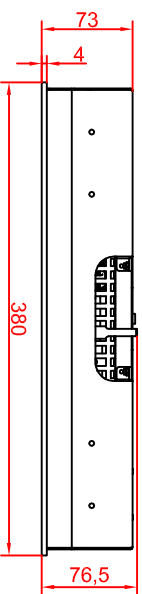

front view

top view

left view

CP6602 / CP6902-0001 + mounting frame C9900-M314

main dimensions and
fixing points

dimensions in mm